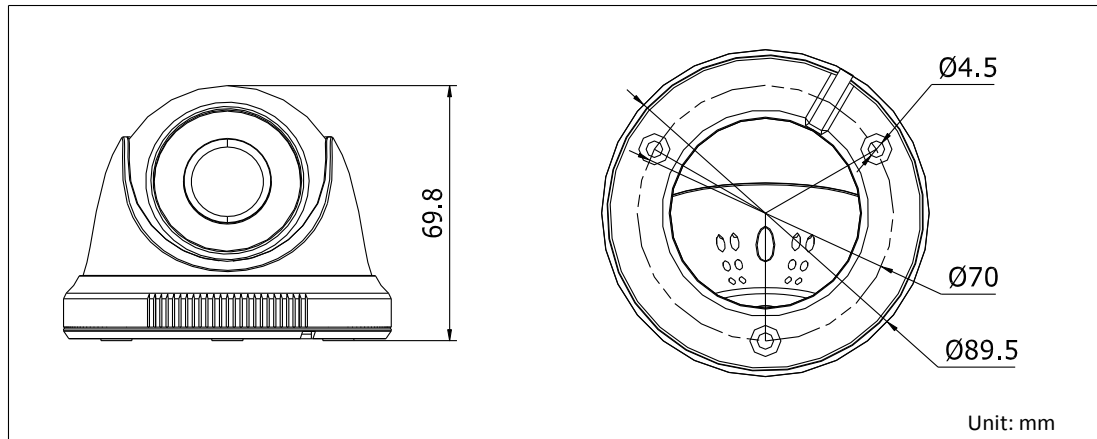

Dimensions