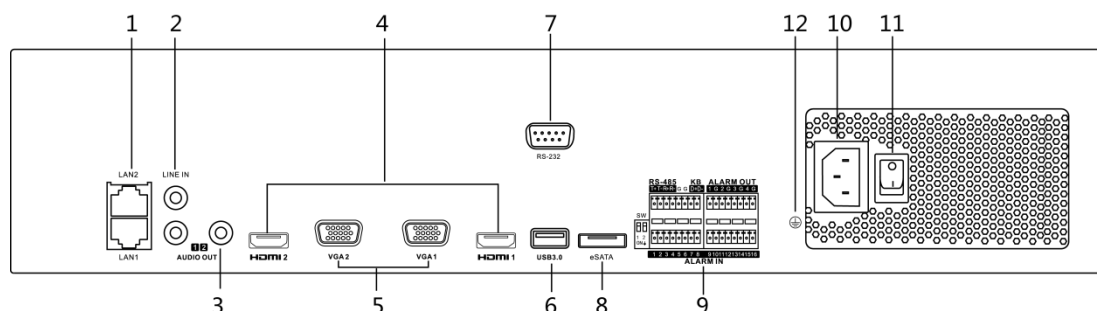

Physical Interfaces

Index	Description	Index	Description
1	LAN1/LAN2 Interface	7	RS-232 Interface
2	LINE IN	8	eSATA Interface
3	AUDIO OUT	9	Alarm In/Alarm Out
4	HDMI1/HDMI2 Interface	10	100 to 240 VAC power supply
5	VGA1/VGA2 Interface	11	Power Switch
6	USB 3.0 Interface	12	GND

Available Models

DS-8616NI-K8, DS-8632NI-K8

Distributed by

Headquarters

No.555 Qianmo Road, Binjiang District,
Hangzhou 310051, China
T +86-571-8807-5998
overseasbusiness@hikvision.com

Hikvision Poland
T +48-22-460-01-50
poland@hikvision.com

Hikvision USA
T +1-909-895-0400
sales.usa@hikvision.com

Hikvision India
T +91-22-28469900
sales@pramahikvision.com

Hikvision UK
T +44-1628-9021-4
support.uk@hikvision.com

Hikvision Europe
T +31-23-5542770
saleseuro@hikvision.com

Hikvision Italy
T +39-0438-6902
info.it@hikvision.com

Hikvision Singapore
T +65-6684-4718
sg@hikvision.com

Hikvision Middle East
T +971-4-8816086
salesme@hikvision.com

Hikvision France
T +33(0)1-85-330-444
info.fr@hikvision.com

Hikvision Oceania
T +61-2-8599-4233
salesau@hikvision.com

Hikvision Russia
T +7-495-669-67-99
saleru@hikvision.com

Hikvision Spain
T +34-91-737-16-55
info.es@hikvision.com

Hikvision Hong Kong
T +852-2151-1761