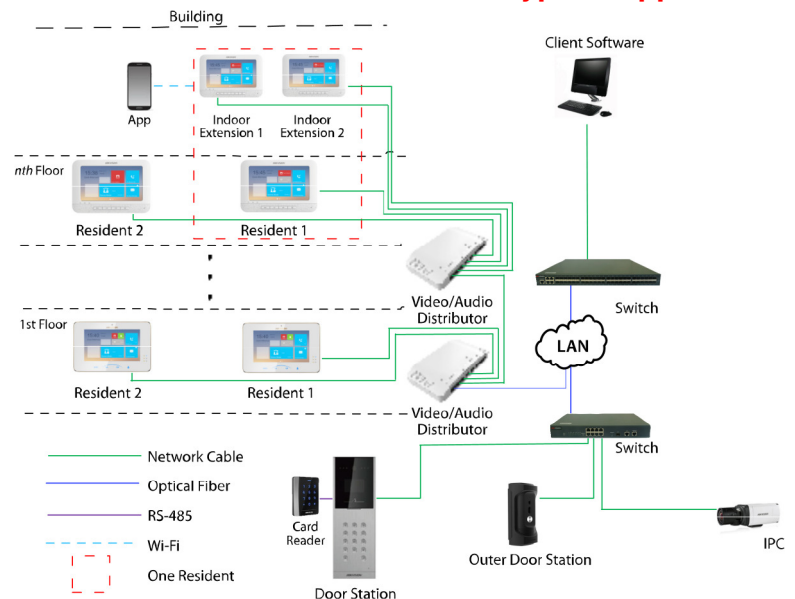

Typical Application