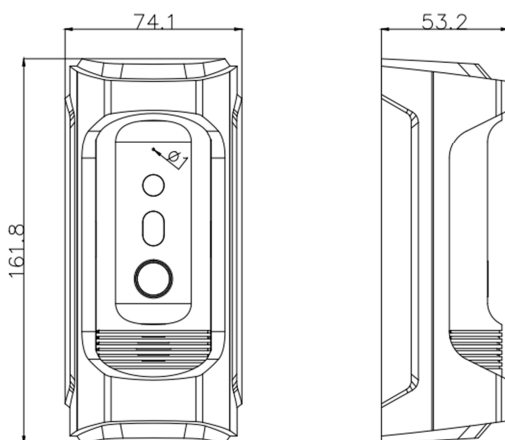

The DS-KB8112-IM fits a standard U.S. single gang box for easy installation.

Available Models: DS-KB8112-IM

Dimensions

Units: mm

Mounting: U.S. single gang box

Typical Application

DS-KB8112-IM	
System Parameters	
Processor	High-performance embedded SOC processor
Operation System	Embedded Linux operation system
Camera Parameters	
Image Sensor	1/3" progressive scan CMOS, color, day/night
Light Sensitivity	Low illumination
Lens	Pinhole, f/3.47 mm, f/2.5
Field of View	80° (horizontal), 44° (vertical)
Field of View Adjustment	-50° to 50°
Video Parameters	
Video Compression Standard	H.264
Video Streaming	Dual stream
Resolution	Main stream: 1280 × 720 Sub-stream: 640 × 480
Video Frame Rate	PAL: 25 fps, NTSC: 30 fps
Video Bit Rate	Main stream: 32 Kbps to 4096 Kbps Sub-stream: 32 Kbps to 2048 Kbps
Anti-flicker Frequency	50 Hz, 60 Hz
Wide Dynamic Range	Digital WDR, auto-switch, day/on, night/off
Image Settings	Color, brightness, contrast, sharpness, saturation, video standard, OSD display
Audio Parameters	
Audio Streaming	Two-way, full duplex
Audio Input	Built-in omnidirectional microphone
Audio Output	Built-in loudspeaker
Audio Compression Standard	G.711 U
Audio Compression Rate	64 Kbps
Audio Quality	Noise suppression and echo cancellation
Light Supplement	
Light Supplement Mode	IR supplement, IR range: 16 ft (5 m)
Wavelength	940 nm
Control	Auto on/off, time on/off
Network Parameters	
Ethernet	10/100 Mbps self-adaptive Ethernet
Network Protocol	RTSP, RTP, ONVIF, ISAPI, NTP, HTTP, HTTPS, DHCP, FTP, SMTP
Network Connection Mode	DHCP, static IP address
Door-Unlocked Duration	1 s to 255 s
Alarm Parameters	
Alarm Input	Door magnetic alarm
Device Interfaces	
Network Interface	1 RJ-45 10/100 Mbps self-adaptive Ethernet interface
I/O Input	1
I/O Output	1 relay output
Event Actions	
Event	Motion detection, picture capturing, call button pressing
File Uploading	FTP
Email Notification	Login succeeded via software or Web
General	
Material	Wall mounting shield: zinc alloy Front panel: zinc alloy Rear panel: aluminum alloy Wall mounting plate: secc
Impact Protection	IK9
Ingress Protection Level	IP66
Certifications	CE, FCC, UL 60950-1
Power Supply	PoE (Power over Ethernet) 12 VDC
Power Consumption	Maximum 12 W
Working Temperature	-22° to 122° F (-30° to +50° C)
Working Humidity	10% to 90%
Video Management Software	Video management software from Hikvision (included). For more information, see http://www.hikvision.com/us/Tools_84.html
Dimensions (L × W × H)	6.37" × 2.92" × 2.09" (161.9 mm × 74.1 mm × 53.2 mm)
Weight	1.70 lb (773 g)
Included Accessories	Quick start guide, CD with user manual and software, wall mounting plate, wall mounting shield, screw package, screw driver