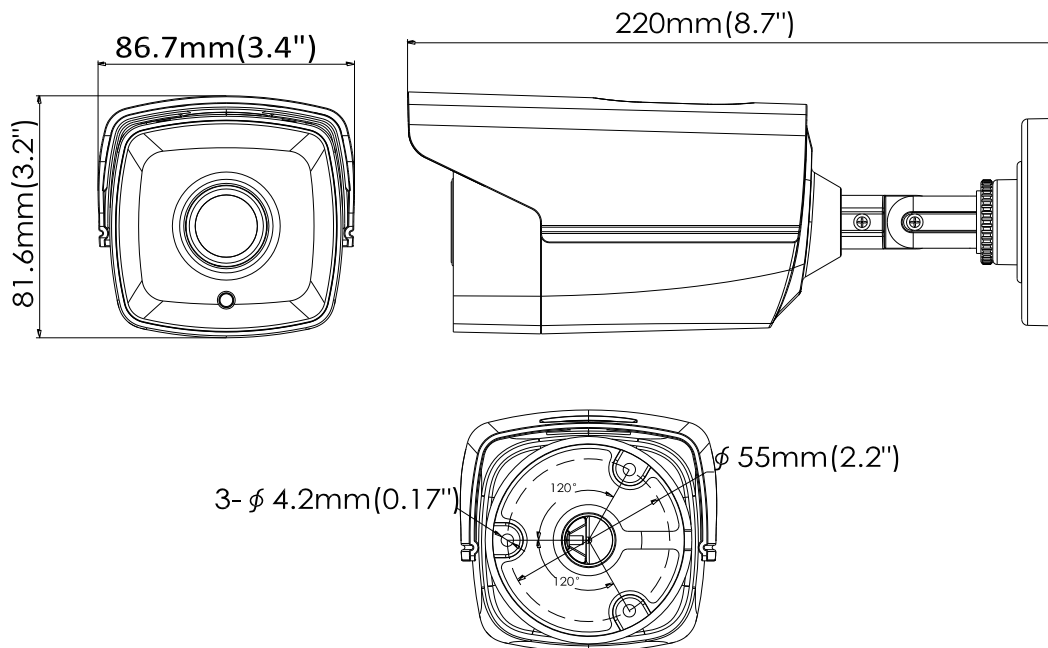

DS-2CE16D0T-IT5 HD1080P EXIR Bullet Camera

Key Features

- 2 Megapixel high-performance CMOS
- Analog HD output, up to 1080P resolution
- True Day/Night, Smart IR
- EXIR technology, up to 80m IR distance
- IP66 weatherproof

Specifications

Camera	
Image Sensor	2MP CMOS Image Sensor
Signal System	PAL/NTSC
Effective Pixels	1920(H)*1080(V)
Min. illumination	0.01 Lux @ (F1.2,AGC ON),0 Lux with IR
Shutter Time	1/25(1/30)s to 1/50,000s
Lens	3.6mm (6mm, 8mm, 12mm, 16mm optional)
	Angle of View: 82.2°(3.6mm), 54°(6mm), 37.7°(8mm), 24.2°(3.6mm), 18.8°(6mm)
Lens Mount	M12
Day & Night	ICR
Angle Adjustment	Pan: 0 - 360°, Tilt: 0 - 180°, Rotation: 0 - 360°
Synchronization	Internal synchronization
Video Frame Rate	1080p@25fps/1080p@30fps
HD Video Output	1 Analog HD output
S/N Ratio	>62dB
General	
Operating Conditions	-40 °C – 60 °C (-40 °F – 140 °F), Humidity 90% or less (non-condensing)
Power Supply	12 VDC ± 15%
Power Consumption	Max. 6W
Protection Level	IP66
IR Range	Up to 80m
Dimensions	86.22×82.05×220.13mm(3.39"×3.23"×8.67")
Weight	430 g (0.95 lbs)

Order Models

DS-2CE16D0T-IT5

Dimensions

Accessories

DS-1280ZI-XS
Junction box

DS-1H18
Video Balun

X41T
Camera Tester

Distributed by