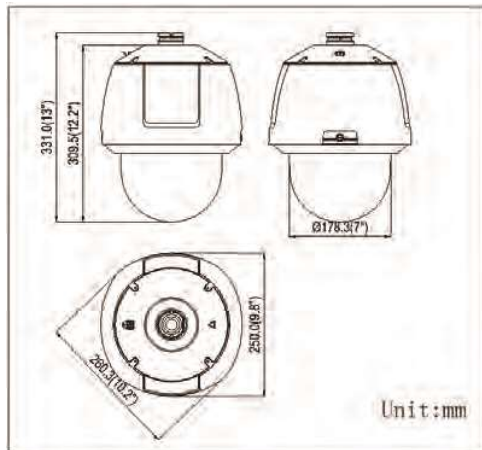

Dimensions

DS-2DF6236-AEL	
Camera Module	
Image Sensor	1/1.9" progressive scan CMOS
Minimum Illumination	f/1.5, AGC on: color: 0.002 lux, B/W: 0.0002 lux
Max. Image Resolution	1920 × 1080
Focal Length	5.7 mm to 205.2 mm, 36x
Digital Zoom	16x
Zoom Speed	Approximately 3.3 s (optical wide to tele)
Angle of View	58.7° to 2.0° (wide to tele)
Min. Working Distance	10 mm to 1500 mm (wide to tele)
Aperture Range	f/1.5 to f/3.4
Focus Mode	Auto/semiautomatic/manual
WDR	120 dB
S/N Ratio	≥55 dB
Shutter Speed	1 s to 1/30,000 s
AGC	Auto/manual
White Balance	Auto/manual/ATW/indoor/outdoor/daylight lamp/sodium lamp
Day/Night	IR cut filter
Privacy Mask	24 privacy masks programmable; optional multiple colors and mosaics
Optical Defog	Yes
Enhancement	3D DNR, EIS, HLC/BLC, SVC
Pan and Tilt	
Range	Pan: 360° endless; tilt: -15° to 90° (auto flip)
Speed	Pan manual speed: 0.1° to 300°/s, pan preset speed: 540°/s, tilt manual speed: 0.1° to 240°/s, tilt preset speed: 400°/s
Number of Presets	300
Patrols	8 patrols, up to 32 presets per patrol
Patterns	4 patterns, with the recording time not more than 10 minutes per pattern
Park Actions	Preset/patrol/pattern/auto scan/tilt scan/random scan/frame scan/panorama scan
Scheduled Tasks	Preset/patrol/pattern/auto scan/tilt scan/random scan/frame scan/panorama scan/dome reboot/dome adjust/aux output
Smart Features	
Smart Tracking	Manual/panorama/intrusion trigger/line crossing trigger/region entrance trigger/region exiting trigger
Smart Detection	Intrusion detection, line crossing detection, audio exception detection, region entrance, region exiting
ROI Encoding	Supports 24 areas with adjustable levels
Alarm	
Alarm I/O	7/2
Alarm Trigger	Intrusion detection, line crossing detection, region entrance, region exiting, motion detection, audio exception detection, dynamic analysis, tampering alarm, network disconnect, IP address conflict, storage exception
Alarm Action	Preset, patrol, pattern, microSD/SDHC card recording, relay output, notification on client, send e-mail, upload to FTP, trigger channel
Input/Output	
Monitor Output	1.0 V[p-p]/75 Ω, NTSC composite, BNC
Audio Input	1 mic in/line in interface, line input: 2 to 2.4 V[p-p]; output impedance: 1 K Ω, ±10%
Audio Output	1 audio output interface, line level, impedance: 600 Ω
Network	
Ethernet	10Base-T/100Base-TX, RJ-45 connector
Main Stream	30 fps (1920 × 1080, 1280 × 960, 1280 × 720)
Sub Stream	30 fps (704 × 480, 352 × 240, 176 × 120)
Third Stream	30 fps (1920 × 1080, 1280 × 960, 1280 × 720, 704 × 480, 352 × 240, 176 × 120)
Image Compression	H.264/MJPEG/MPEG4, H.264 encoding with Baseline/Main/High profile
Audio Compression	G.711ulaw/G.711alaw/G.726/MP2L2/G.722/PCM
Protocols	IPv4/IPv6, HTTP, HTTPS, 802.1X, QoS, FTP, SMTP, UPnP, SNMP, DNS, DDNS, NTP, RTSP, RTP, TCP, UDP, IGMP, ICMP, DHCP, PPPoE
Simultaneous Live Views	Up to 20 users
MicroSD Memory Card	Supports up to 128 GB microSD/SDHC/SDXC card, supports Edge recording
User/Host Level	Up to 32 users, 3 levels: administrator, operator, and user
Security Measures	User authentication (ID and PW); host authentication (MAC address); IP address filtering
System Integration	
Application Programming	Open-ended API, supports ONVIF, PSIA, CGI, and ISAPI
Web Browser	IE 7+, Chrome 18+, Firefox 5.0+, Safari 5.02+, supports multi-language
RS-485 Protocols	HIKVISION, Pelco-P, Pelco-D, self-adaptive
Power	Hi-PoE and 24 VAC, maximum 60 W
Working Temperature	-40° C to 65° C (-40° F to 149° F)
Humidity	90% or less
Protection Level	IP67, IK10, TVS 4,000 V lightning protection, surge protection and voltage transient protection
Certifications	FCC, CE, UL, RoHS, IEC/EN 61000, IEC/EN 55022, IEC/EN 55024, IEC/EN60950-1
Dimensions	Φ178.3 mm × 331.0 mm (Φ7.02" × 13.03")
Weight (approximate)	~8 kg (~17.64 lbs)