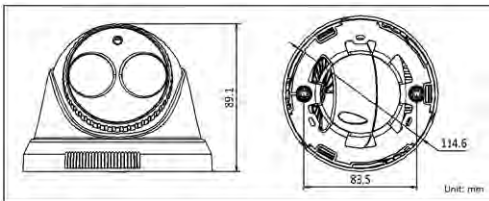

#### Dimensions

#### Order Models

DS-2CE56D5T-IT3

DS-2CE56D5T-IT3	
Camera	
Image Sensor	1/3" progressive scan CMOS
Signal System	NTSC
Effective Pixels	1920 x 1080
Minimum Illumination	0.028 lux @ (f/2.0, AGC on), 0 lux with IR
Shutter Speed	1/25 (1/30) sec. to 1/50,000 sec.
Lens	3.6 mm, f/2.0 (2.8 mm, 6 mm, 12 mm optional) Angle of view: 80.9° (3.6 mm), 103.5° (2.8 mm), 54.3° (6 mm), 24.3° (12 mm)
Lens Mount	M12
Angle Adjustment	Pan: 0° to 360°, tilt: 0° to 90°, rotation: 0° to 360°
Day/Night	IR cut filter
Wide Dynamic Range	120 dB
Synchronization	Internal synchronization
Video Frame Rate	1080p @ 30 fps
HD Video Output	1 analog HD output
CVBS Output	1 V p-p composite output (75 Ω/BNC)
S/N Ratio	More than 52 dB
Menu	
Automatic Exposure	Globe AE/DWDR
AGC	Supported
D/N Mode	Color/BW/EXT
White Balance	ATW, AWC-SET, indoor, outdoor, manual
Motion Detection	Supported, maximum 4 zones
Privacy Mask	8, selectable color or mosaic
BLC	Supported
Anti-Flicker	On/off
Functions	Digital wide dynamic range, 3D digital noise reduction, sharpness, brightness, digital zoom, mirror
General	
Working Temperature/ Humidity	-30° C to 60° C (-22° F to 140° F) Humidity 90% or less (non-condensing)
Power Supply	12 VDC ±10%
Power Consumption	Maximum 5 W
Weather Proof Rating	IP66
IR Range	Up to 40 meters IR range
Communication	Up-the-Coax
Dimensions	φ × 114.6mm (φ" × l)
Weight	300 g (0.66 lb.)