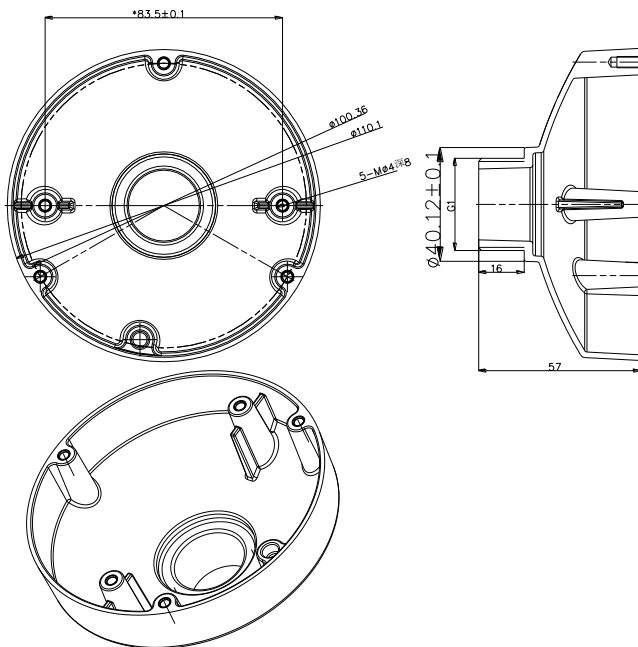

PC110

Pendant Cap for Dome Camera

Features:

- Aluminum alloy material with surface spray treatment
- Better waterproof design

Dimension:

Model Suitable:

DS-2CC51D3S-VPIR

DS-2CD21x2-I

Note: The actual bracket may vary from the picture above.

Order Model:

PC110

Parameter:

Model	PC110
Parameters	Pendant Cap for Dome Camera
Appearance	Hikvision White
Range of Application	Pendant Cap for Dome Camera
Material	Aluminum Alloy
Dimension	110mmX57mm
Weight	132g

Note:

- Pay attention to color matching
- The bracket should be installed on flat wall
- The wall must be capable of supporting over 3 times as much as the total weight of the camera and the mount.
- The maximum load capacity of the bracket is 5KG