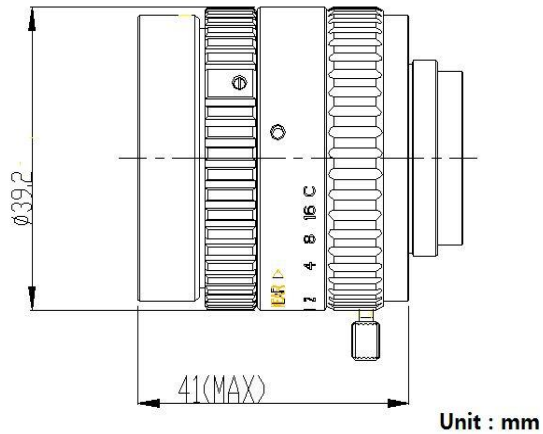

CCTV 镜头规格书

Model NO.		MF3514M-8MP		Specification	Fixed focal Manual Iris 8MP
Focallength		35mm		Mount	C-Mount
F number		F1.4-C		Flange Back Length	17.5mm
Max. Image format		Φ 16mm (1")		M. O. D	1m
Control	Iris	Manual		Dimension	Φ 39.2*41
	Focus	Manual		Weight	116g
	Zoom	-		Operating Temperature	-10~50° C
Field of View	D	1"	25.2°	2/3"	17.4°
	H		20.3°		14°
	V		15.3°		10.5°

Dimension

Lens Picture