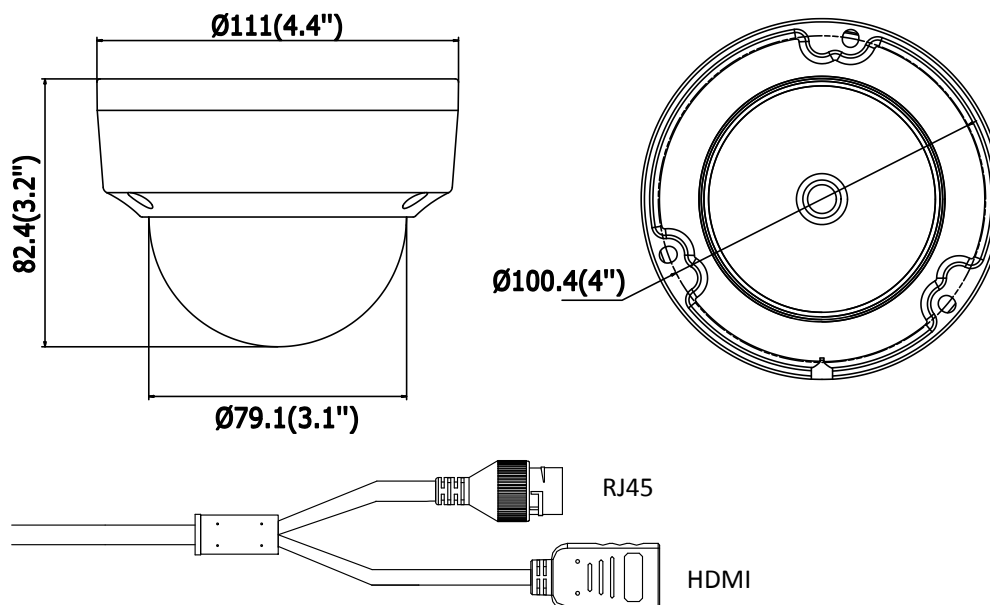

General Function	One-key Reset , Anti-Flicker, Heartbeat, Mirror, Password Protection, Privacy Mask, Watermark, IP Address Filter
Interface	
Communication Interface	1 RJ45 10M/100M self-adaptive Ethernet port
Video Output	1 HDMI, type A, female plug Max. output resolution 1920 × 1080
On-board Storage	Built-in microSD/SDHC/SDXC slot, up to 128 G
Smart Feature-set	
Behavior Analysis	Line crossing detection, intrusion detection, unattended baggage detection, object removal detection
Line Crossing Detection	Cross a pre-defined virtual line, up to 4 pre-defined virtual lines supported
Intrusion Detection	Enter and loiter in a pre-defined virtual region, up to 4 pre-defined virtual regions supported
Object Removal Detection	Objects removed from the pre-defined region, such as the exhibits on display.
Unattended Baggage Detection	Objects left over in the pre-defined region such as the baggage, purse, dangerous materials
Face Detection	Human face appears in the image can be detected and trigger linkage method
General	
Operating Conditions	-30 °C to +60 °C (-22 °F to +140 °F), humidity 95% or less (non-condensing)
Power Supply	PoE(802.3af, class 3), 6.5W
IR Range	Up to 30 m
Protection Level	IP67, IK10
Dimensions	Camera: Φ 111 × 82.4 mm (Φ 4.4" × 3.2") Package: 134 × 134 × 108 mm (5.27" × 5.27" × 4.25")
Weight	500 g (1.1 lb.)

Available Models

DS-2CD2125FWD-IM

Dimensions and Cable

Unit: mm