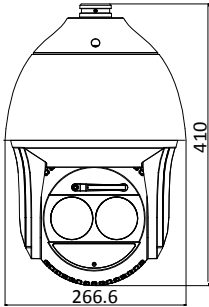

Order Model

DS-2DF8236I5X-AELW, with wiper, 24 VAC & Hi-PoE

Dimensions

Unit: mm