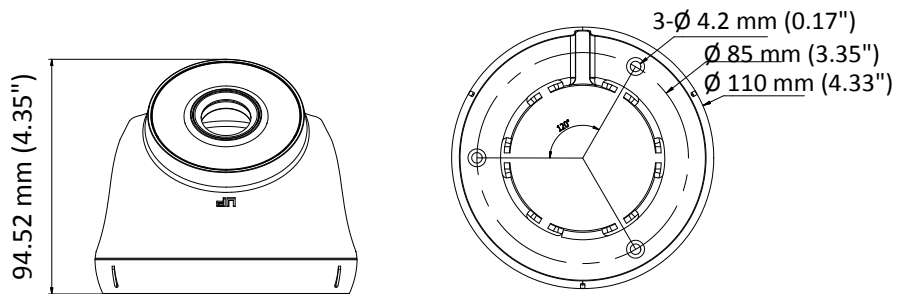

THC-T220-P 2 MP EXIR Turret Camera

Key Features

- 2 MP high-performance CMOS
- 1920 × 1080 resolution
- 2.8 mm, 3.6 mm, 6 mm fixed focal lens
- Day/Night switch
- EXIR 2.0, smart IR, up to 40 m IR distance
- Switchable TVI/AHD/CVI/CVBS
- IP66

Specifications

Camera	
Image Sensor	2 MP CMOS image sensor
Signal System	PAL/NTSC
Effective Pixels	1920 (H) × 1080 (V)
Min. illumination	0.01 Lux@(F1.2, AGC ON), 0 Lux with IR
Shutter Time	1/25 (1/30) s to 1/50,000 s
Lens	2.8 mm, 3.6 mm, 6 mm
Horizontal Field of View	92° (2.8 mm), 70.9° (3.6 mm), 56.7° (6 mm)
Lens Mount	M12
Day & Night	IR cut filter
Angle Adjustment	Pan: 0° to 360°, Tilt: 0° to 180°, Rotation: 0° to 360°
Synchronization	Internal synchronization
Video Frame Rate	1080p@25fps/1080p@30fps
HD Video Output	1 analog HD output
S/N Ratio	> 62dB
General	
Operating Conditions	-40 °C to 60 °C (-40 °F to 140 °F), Humidity: 90% or less (non-condensation)
Power Supply	12 VDC ±15%
Power Consumption	Max. 4 W
Protection Level	IP66
Material	Plastic
IR Range	Up to 40 m
Dimensions	∅ 110 mm × 94.52 mm (∅ 4.33" × 4.35")
Weight	240 g (0.53 lb.)

Order Model

THC-T220-P

Dimension

Accessories

DS-1272ZJ-110-TRS
Wall Mounting Bracket

DS-1275ZJ
Vertical Pole Mounting Bracket

DS-1276ZJ
Corner Mounting Bracket

DS-1280ZJ-M
Junction Box