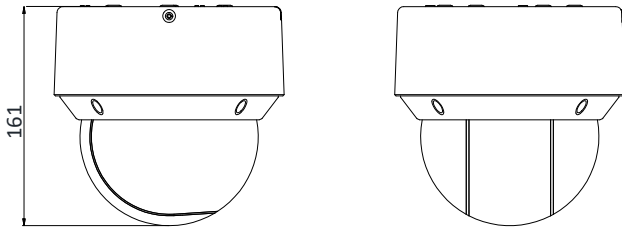

Order Model

DS-2DE4A320IW-DE, 12 VDC & PoE+ (802.3at, class4)

Dimensions

Unit: mm