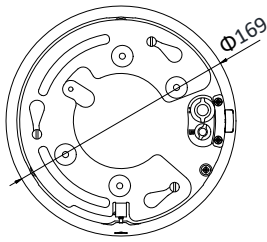

Order Model

DS-2DE4A320IW-DE, 12 VDC & PoE+ (802.3at, class4)

Dimensions

Unit: mm