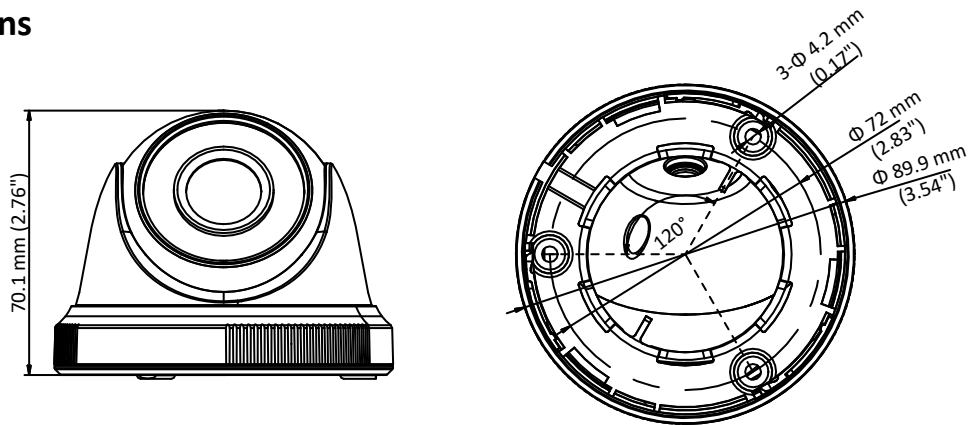

## Specifications

<b>Camera</b>	
Image Sensor	2MP CMOS image sensor
Signal System	PAL/NTSC
Effective Pixels	1920 (H) × 1080 (V)
Min. illumination	0.01 Lux @ (F1.2,AGC ON),0 Lux with IR
Shutter Time	1/25 (1/30) s to 1/50,000 s
Lens	2.8 mm, 3.6 mm, 6 mm optional
	Field of view: 103° (2.8 mm), 82.2° (3.6 mm), 54° (6 mm)
Lens Mount	M12
Day & Night	ICR
Angle Adjustment	Pan: 0° to 360°, Tilt: 0° to 75°, Rotation: 0° to 360°
Synchronization	Internal synchronization
Video Frame Rate	1080p@25fps/1080p@30fps
HD Video Output	1 analog HD output
S/N Ratio	>62 dB
<b>General</b>	
Operating Conditions	-40 °C to 60 °C (-40 °F to 140 °F), Humidity: 90% or less (non-condensation)
Power Supply	12 V DC ± 15%
Power Consumption	Max. 4 W
IR Range	Up to 20 m
Dimension	Φ 89.9 mm × 70.1 mm (3.54" × 2.76")
Weight	250 g (0.55 lb.)

## Dimensions