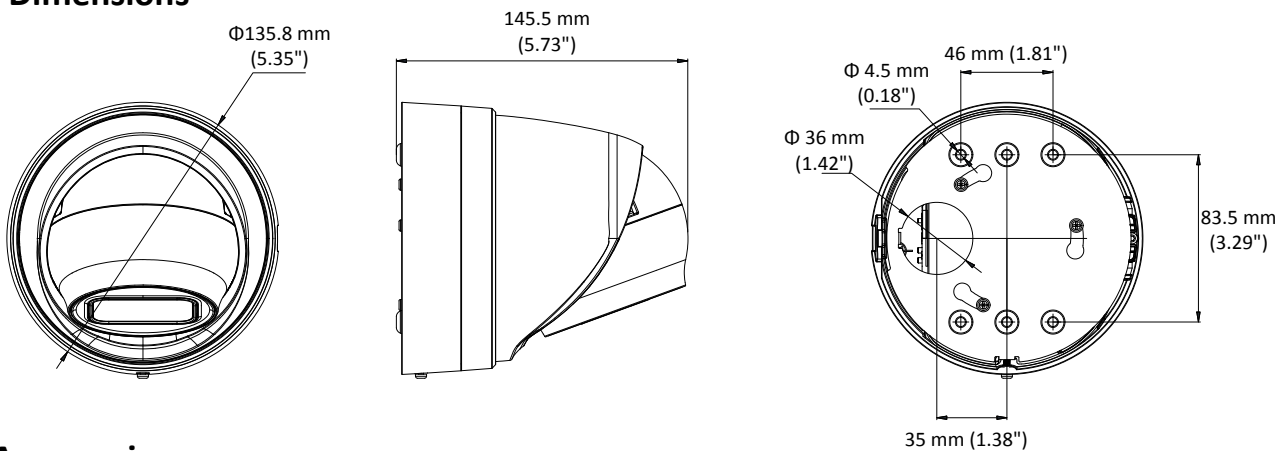

## Specifications

<b>Camera</b>	
Image Sensor	1/2.8" Progressive Scan CMOS
Min. Illumination	Color: 0.005 Lux @ (F1.2, AGC ON), 0 Lux with IR Color: 0.0068 Lux @ (F1.4, AGC ON), 0 Lux with IR
Shutter Speed	1/3 s to 1/100,000 s
Slow Shutter	Support
Day & Night	IR Cut Filter
Digital Noise Reduction	3D DNR
WDR	120dB
3-Axis Adjustment	Pan: 0° to 355°, tilt: 0° to 75°, rotate: 0° to 360°
<b>Lens</b>	
Focal length	2.8 to 12 mm
Aperture	F1.4
FOV	Horizontal field of view: 105° to 35° Vertical field of view: 56° to 20° Diagonal field of view: 126° to 40.5°
Lens Mount	Ø14
<b>IR</b>	
IR Range	Up to 30 m
Wavelength	850nm
<b>Compression Standard</b>	
Video Compression	Main stream: H.265+/H.265/H.264+/H.264 Sub stream: H.265+/H.265/H.264+/H.264/MJPEG Third stream: H.265+/H.265/H.264+/H.264
H.264 Type	Main Profile/High Profile
H.265 Type	Main Profile
Video Bit Rate	32 Kbps to 16 Mbps
Audio Compression	G722.1/G711ulaw/G711alaw/G726/MP2L2
Audio Bit Rate	32 to 128kbps
<b>Smart Feature-set</b>	
Behavior Analysis	Line crossing detection, intrusion detection, unattended baggage detection, object removal detection
Face Detection	Support
Region of Interest	Support 1 fixed region for each stream
<b>Image</b>	
Max. Resolution	1920 × 1080
Main Stream	50Hz: 25fps (1920 × 1080, 1280 × 960, 1280×720) 60Hz: 30fps (1920 × 1080, 1280 × 960, 1280×720)
Sub Stream	50Hz: 25fps (640 × 360, 352 × 288) 60Hz: 30fps (640 × 360, 352 × 240)
Third Stream	50Hz: 25fps (1920 × 1080, 1280×720, 640 × 360, 352 × 288) 60Hz: 30fps (1920 × 1080, 1280×720, 640 × 360, 352 × 240)
Image Enhancement	BLC/3D DNR
Image Setting	Rotate mode, saturation, brightness, contrast, sharpness adjustable by client software or web browser

## Dimensions