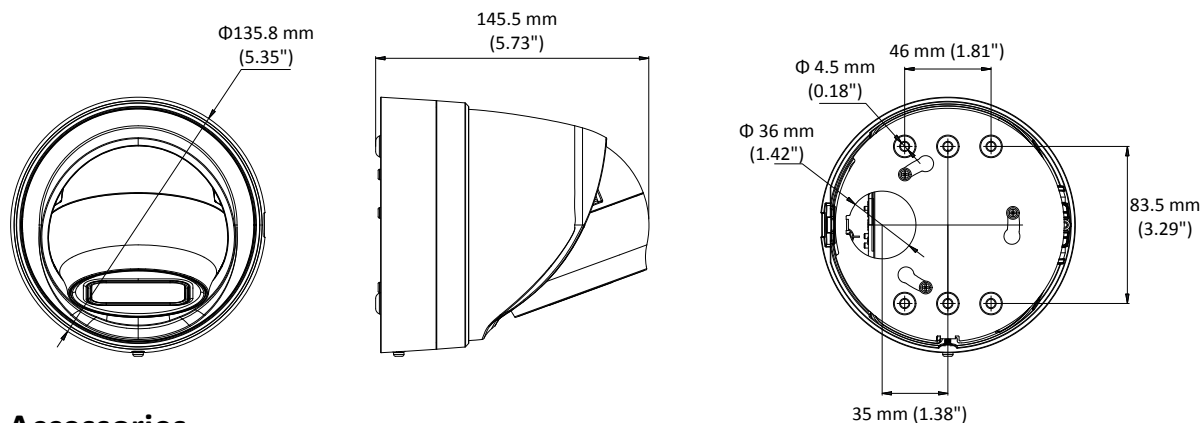

## Specifications

<b>Camera</b>	
Image Sensor	1/2.5" Progressive Scan CMOS
Min. Illumination	Color: 0.01 Lux @ (F1.2, AGC ON), 0 Lux with IR Color: 0.014 Lux @ (F1.4, AGC ON), 0 Lux with IR
Shutter Speed	1/3 s to 1/100,000 s
Slow Shutter	Support
Day & Night	IR Cut Filter
Digital Noise Reduction	3D DNR
WDR	120dB
3-Axis Adjustment	Pan: 0° to 355°, tilt: 0° to 75°, rotate: 0° to 360°
<b>Lens</b>	
Focal length	2.8 to 12 mm
Aperture	F1.4
FOV	Horizontal field of view: 115° to 35° Vertical field of view: 60° to 19° Diagonal field of view: 146° to 38.5°
Lens Mount	Ø14
<b>IR</b>	
IR Range	Up to 30 m
Wavelength	850nm
<b>Compression Standard</b>	
Video Compression	Main stream: H.265+/H.265/H.264+/H.264 Sub stream: H.265/H.264/MJPEG Third stream: H.265/H.264
H.264 Type	Main Profile/High Profile
H.265 Type	Main Profile
Video Bit Rate	32 Kbps to 16 Mbps
Audio Compression	G.711/G.722.1/G.726/MP2L2/PCM
Audio Bit Rate	64Kbps(G.711)/16Kbps(G.722.1)/16Kbps(G.726)/32-192Kbps(MP2L2)
<b>Smart Feature-set</b>	
Behavior Analysis	Line crossing detection, intrusion detection, unattended baggage detection, object removal detection
Face Detection	Support
Region of Interest	Support 1 fixed region for main stream and sub stream
<b>Image</b>	
Max. Resolution	3840 × 2160
Main Stream	50Hz: 20 fps (3840 × 2160), 25 fps (3072 × 1728, 2560 × 1440, 1920 × 1080, 1280 × 720) 60Hz: 20 fps (3840 × 2160), 30 fps (3072 × 1728, 2560 × 1440, 1920 × 1080, 1280 × 720)
Sub Stream	50Hz: 25fps (640 × 480, 640 × 360, 320 × 240) 60Hz: 30fps (640 × 480, 640 × 360, 320 × 240)
Third Stream	50Hz: 25fps (1280 × 720, 640 × 360, 352 × 288) 60Hz: 30fps (1280 × 720, 640 × 360, 352 × 240)
Image Enhancement	BLC/3D DNR
Image Setting	Rotate mode, saturation, brightness, contrast, sharpness adjustable by client software or web browser

## Dimensions