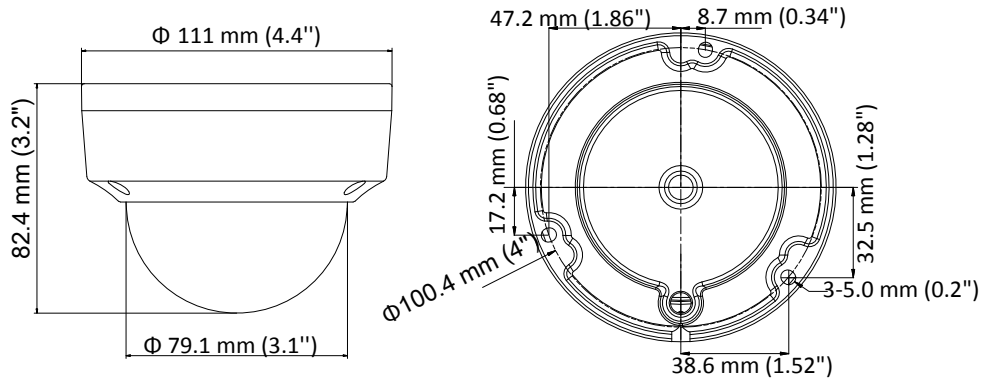

Order Models

DS-2CE56D8T-VPIT

Dimension