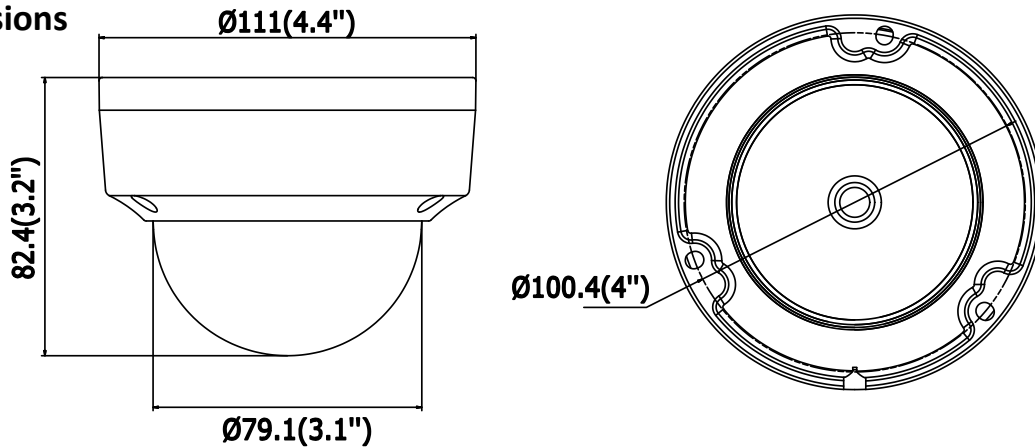

Dimensions

Unit: mm

Accessories

DS-1259ZJ

DS-1272ZJ-110

DS-1272ZJ-110B

DS-1271ZJ-110

DS-1280ZJ-DM18

DS-1276ZJ

DS-1275ZJ

DS-1250ZJ

Distributed by