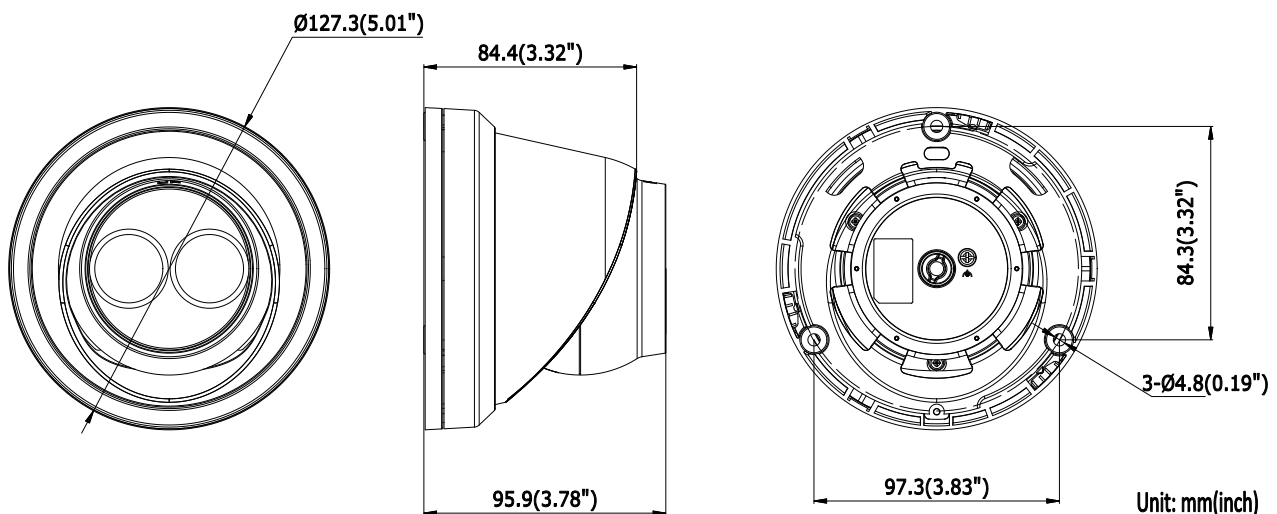

General Function	One-key Reset, Dual-VCA, Anti-Flicker, Heartbeat, Mirror, Password Protection, Privacy Mask, Watermark, IP Address Filter
Interface	
Communication Interface	1 RJ45 10M/100M self-adaptive Ethernet port
On-board Storage	Built-in microSD/SDHC/SDXC slot, up to 128 GB
Smart Feature-set	
Behavior Analysis	Line crossing detection, intrusion detection, unattended baggage detection, object removal detection
Line Crossing Detection	Cross a pre-defined virtual line, up to 1 pre-defined virtual lines supported
Intrusion Detection	Enter and loiter in a pre-defined virtual region, up to 1 pre-defined virtual regions supported
Object Removal Detection	Objects removed from the pre-defined region, such as the exhibits on display.
Unattended Baggage Detection	Objects left over in the pre-defined region such as the baggage, purse, dangerous materials
Face Detection	Human face appears in the image can be detected and trigger linkage method
General	
Operating Conditions	-30 °C to +60 °C (-22 °F to +140 °F), Humidity 95% or less (non-condensing)
Power Supply	12 VDC ± 25%, 6.5 W PoE(802.3af, 42.5 – 57V, class 3), 8.5 W
IR Range	Up to 30 m
Protection Level	IP67
Dimensions	Camera: Φ 127.3 × 95.9 mm (5.01" × 3.78") Package: 150 × 150 × 141 mm (5.91" × 5.91" × 5.55")
Weight	Camera: 620 g (1.37 lb.)

Available Models

DS-2CD2385FWD-I

Dimensions