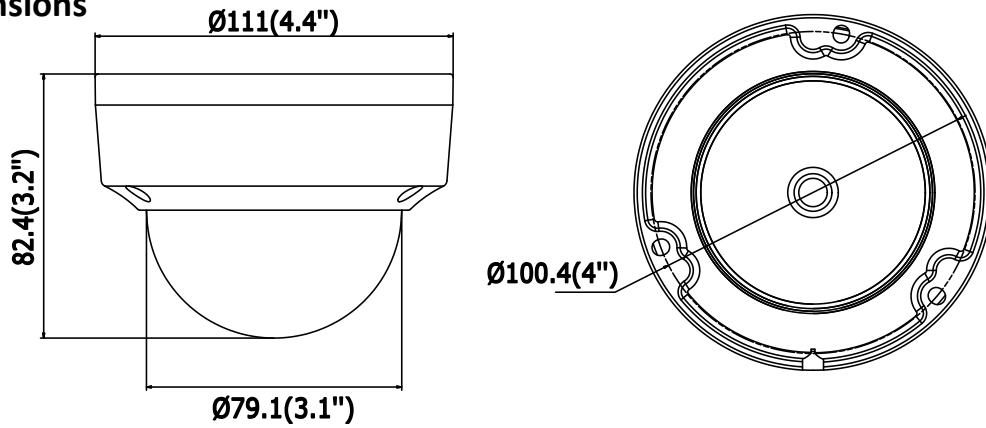

Dimensions

Unit: mm

Accessories

DS-1259ZJ

DS-1272ZJ-110

DS-1272ZJ-110B

DS-1271ZJ-110

DS-1280ZJ-DM18

DS-1276ZJ

DS-1275ZJ

DS-1250ZJ

Distributed by