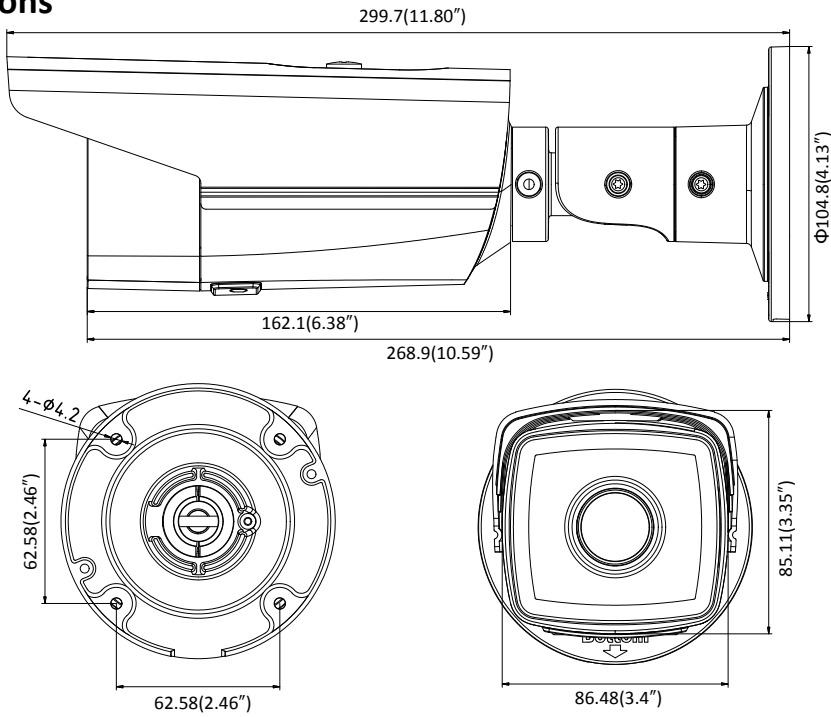

Dimensions

Unit: mm

Accessories

Distributed by

HIKVISION

Headquarters

No.555 Qianmo Road, Binjiang District,
Hangzhou 310051, China
T +86-571-8807-5998
overseasbusiness@hikvision.com

Hikvision USA
T +1-909-895-0400
sales.usa@hikvision.com

Hikvision Italy
T +39-0438-6902
info.it@hikvision.com

Hikvision Singapore
T +65-6684-4718
sg@hikvision.com

Hikvision Africa
T +27 (10) 0351172
sale.africa@hikvision.com

Hikvision Europe
T +31-23-55-42-770
info.eu@hikvision.com

Hikvision France
T +33(0)1-85-330-450
info.fr@hikvision.com

Hikvision Oceania
T +61-2-8599-4233
salesau@hikvision.com

Hikvision Hong Kong
T +852-2151-1761

Hikvision Middle East
T +971-4-8816086
salesme@hikvision.com

Hikvision Spain
T +34-91-737-16-55
info.es@hikvision.com

Hikvision Canada
T +1-909-895-0400
sales.usa@hikvision.com

Hikvision Russia
T +7-495-669-67-99
sateru@hikvision.com

Hikvision Poland
T +48-22-460-01-50
poland@hikvision.com

Hikvision Korea
T +82-31-731-8841
sales.korea@hikvision.com

Hikvision India
T +91-22-28469900
sales@pramahikvision.com

Hikvision UK
T +01628-902140
support.uk@hikvision.com

Hikvision Brazil
T +55 11 3318-0050
Latam.support@hikvision.com