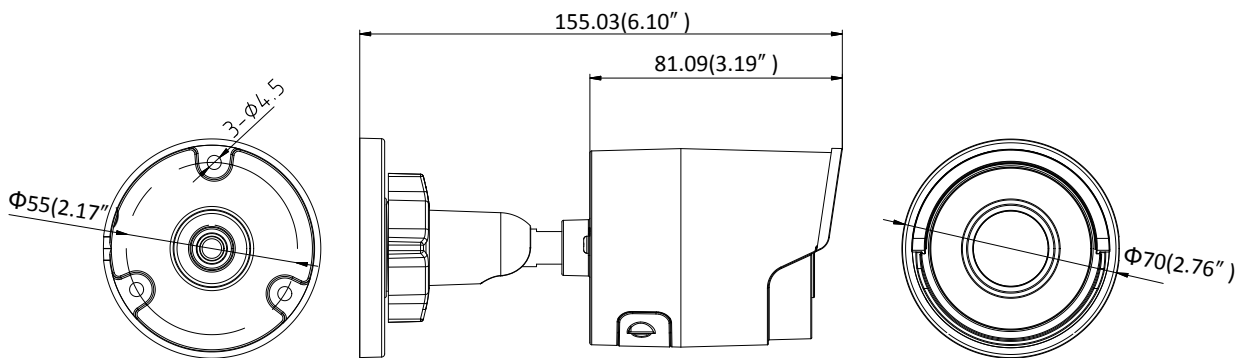

General Function	One-key Reset, Anti-Flicker, Heartbeat, Mirror, Password Protection, Privacy Mask, Watermark, IP Address Filter
Interface	
Communication Interface	1 RJ45 10M/100M self-adaptive Ethernet port
On-board Storage	Built-in microSD/SDHC/SDXC slot, up to 128 GB
Smart Feature-set	
Behavior Analysis	Line crossing detection, intrusion detection, unattended baggage detection, object removal detection
Line Crossing Detection	Cross a pre-defined virtual line, up to 1 pre-defined virtual lines supported
Intrusion Detection	Enter and loiter in a pre-defined virtual region, up to 1 pre-defined virtual regions supported
Object Removal Detection	Objects removed from the pre-defined region, such as the exhibits on display.
Unattended Baggage Detection	Objects left over in the pre-defined region such as the baggage, purse, dangerous materials
Face Detection	Human face appears in the image can be detected and trigger linkage method
General	
Operating Conditions	-30 °C to +60 °C (-22 °F to +140 °F), Humidity 95% or less (non-condensing)
Power Supply	12 VDC ± 25%, 7W PoE(802.3af, class 3), 7.5W
IR Range	Up to 30 m
Protection Level	IP67
Dimensions	Camera: $\Phi 70 \times 155.03$ mm ($\Phi 2.76'' \times 6.1''$) Package: $216 \times 121 \times 118$ mm ($8.5'' \times 4.76'' \times 4.65''$)
Weight	Camera: 410 g (0.9 lb.)

Available Models

DS-2CD2085FWD-I

Dimensions

Unit: mm