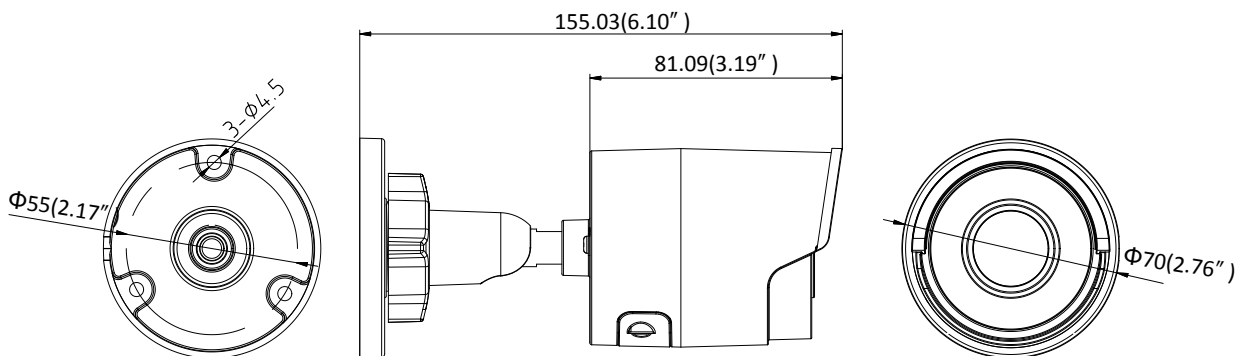

General Function	One-key Reset, Anti-Flicker, Heartbeat, Mirror, Password Protection, Privacy Mask, Watermark, IP Address Filter
Smart Feature-set	
Behavior Analysis	Line crossing detection, intrusion detection, unattended baggage detection, object removal detection
Line Crossing Detection	Cross a pre-defined virtual line, up to 1 pre-defined virtual lines supported
Intrusion Detection	Enter and loiter in a pre-defined virtual region, up to 1 pre-defined virtual regions supported
Object Removal Detection	Objects removed from the pre-defined region, such as the exhibits on display.
Unattended Baggage Detection	Objects left over in the pre-defined region such as the baggage, purse, dangerous materials
Face Detection	Human face appears in the image can be detected and trigger linkage method
Interface	
Communication Interface	1 RJ45 10M/100M self-adaptive Ethernet port
On-board Storage	Built-in microSD/SDHC/SDXC slot, up to 128 GB
General	
Operating Conditions	-30 °C to +60 °C (-22 °F to +140 °F), Humidity 95% or less (non-condensing)
Power Supply	12 VDC ± 25%, 6W PoE(802.3af, class 3), 7W
IR Range	Up to 30 m
Protection Level	IP67
Dimensions	Camera: $\Phi 70 \times 155.03$ mm ($\Phi 2.76'' \times 6.1''$) Package: $216 \times 121 \times 118$ mm ($8.5'' \times 4.76'' \times 4.65''$)
Weight	Camera: 410 g (0.9 lb.)

Available Models

DS-2CD2055FWD-I

Dimensions