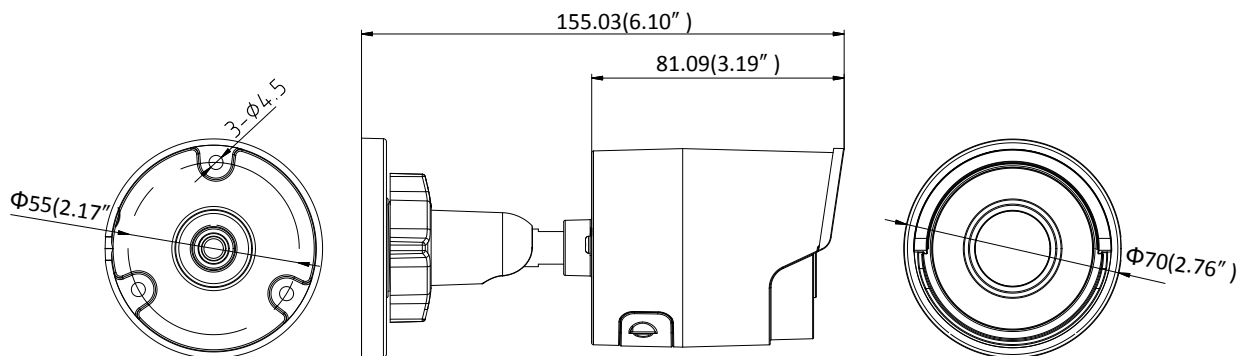

General Function	One-key Reset, Anti-Flicker, Heartbeat, Mirror, Password Protection, Privacy Mask, Watermark, IP Address Filter
<b>Interface</b>	
Communication Interface	1 RJ45 10M/100M self-adaptive Ethernet port
On-board Storage	Built-in microSD/SDHC/SDXC slot, up to 128 GB
<b>Smart Feature-set</b>	
Behavior Analysis	Line crossing detection, intrusion detection, unattended baggage detection, object removal detection
Line Crossing Detection	Cross a pre-defined virtual line, up to 1 pre-defined virtual lines supported
Intrusion Detection	Enter and loiter in a pre-defined virtual region, up to 1 pre-defined virtual regions supported
Object Removal Detection	Objects removed from the pre-defined region, such as the exhibits on display.
Unattended Baggage Detection	Objects left over in the pre-defined region such as the baggage, purse, dangerous materials
Face Detection	Human face appears in the image can be detected and trigger linkage method
<b>General</b>	
Operating Conditions	-30 °C to +60 °C (-22 °F to +140 °F), Humidity 95% or less (non-condensing)
Power Supply	12 VDC $\pm$ 25%, 5.5W PoE(802.3af, class 3), 7W
IR Range	Up to 30 m
Protection Level	IP67
Dimensions	Camera: $\Phi 70 \times 155.03$ mm ( $\Phi 2.76'' \times 6.1''$ ) Package: $216 \times 121 \times 118$ mm ( $8.5'' \times 4.76'' \times 4.65''$ )
Weight	Camera: 410 g (0.9 lb.)

## Dimensions

Unit: mm