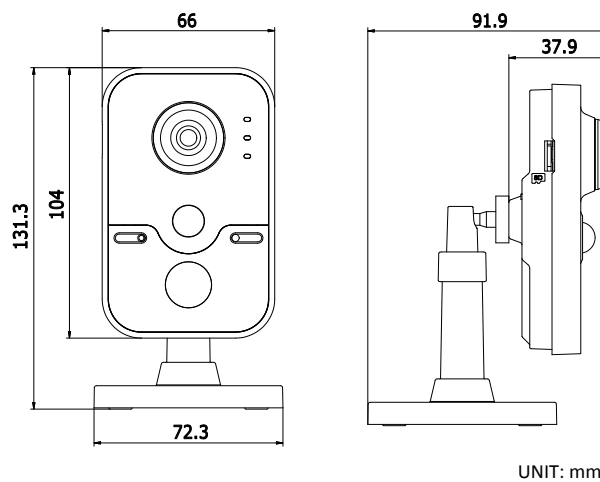

Security	64/128-bit WEP, WPA/WPA2, WPA-PSK/WPA2-PSK, WPS
Transmit Output Power	11b: 17±1.5dBm @ 11Mbps 11g: 14±1.5dBm @ 54Mbps 11n: 12.5±1.5dBm
Reception Sensitivity	11b: -90dBm @ 11Mbps (Typical) 11g: -75dBm @ 54Mbps (Typical) 11n: -74dBm (Typical)
Transfer Rates	11b: 11Mbps, 11g: 54Mbps, 11n: up to 150Mbps
Wireless Range	50 meters (The performance varies based on actual environment)
General	
Operating Conditions	-10 °C – 40°C (14 °F – 104 °F), Humidity 95% or less (non-condensing)
Power Supply	DC12V ± 10%, PoE (802.3af)
Power Consumption	Max. 5W
PIR	Angle: 90°, Range: 8m
IR Range	Approx. 10 meters
Dimensions	72.3 × 91.9 × 131.3mm (2.85" × 3.62" × 5.17")
Material	Plastic
Weight	400g (0.88lbs)

Ordering Models

DS-2CD2422FWD-IW

Dimensions