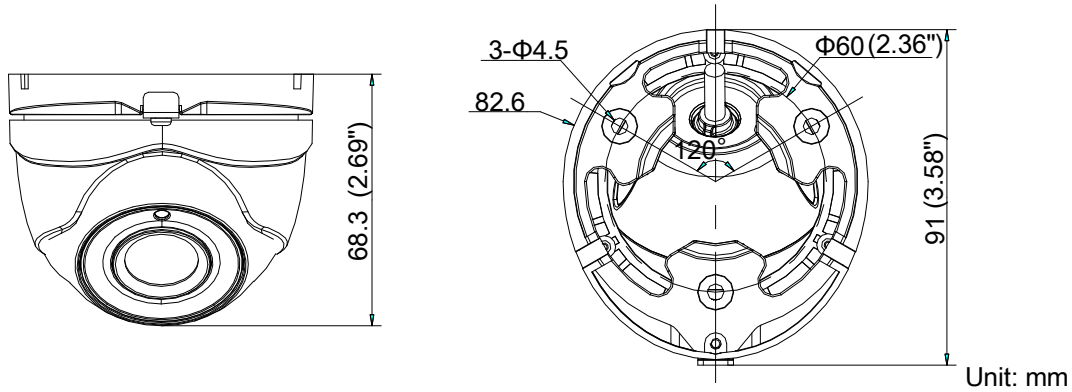

Order Models

DS-2CE56D7T-ITM

Dimensions

Accessories

Distributed by