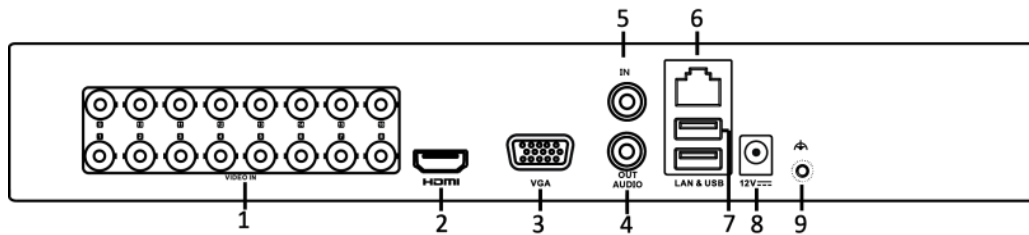

Physical Interfaces

The rear panel of DS-7208HGHI-F2 provides 8 video input interfaces.

Index	Description	Index	Description
1	VIDEO IN	6	LAN Network Interface
2	HDMI Interface	7	USB Interface
3	VGA Interface	8	GND
4	AUDIO OUT	9	12 VDC Power Input
5	AUDIO IN