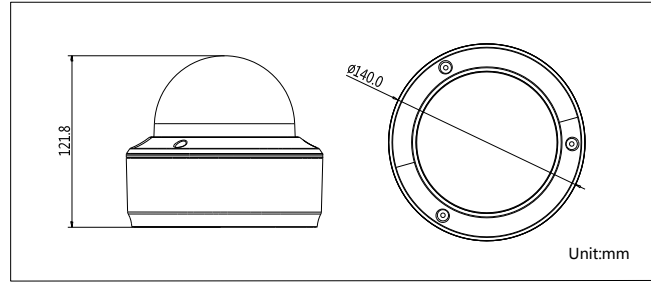

Dimensions

Audio

Environment Noise Filtering	Support
Audio I/O	Support dual audio track, stereo
Audio Sampling Rate	16kHz / 32kHz / 44.1kHz / 48kHz

Smart Feature-set

Behavior Analysis	Line crossing detection, Intrusion detection, Region entrance, Region exiting, Unattended baggage, Object removal
Line Crossing Detection	Cross a pre-defined virtual line
Intrusion Detection	Enter and loiter in a pre-defined virtual region
Region Entrance	Enter a pre-defined virtual region from the outside place
Region Exiting	Exit from a pre-defined virtual region
Unattended Baggage	Objects left over in the pre-defined region such as the baggage, purse, dangerous materials
Object Removal	Objects removed from the pre-defined region, such as the exhibits on display.
Exception Detections	Scene change detection, Sudden audio increase/decrease detection, Audio loss detection, Defocus detection
Recognition	Face detection recognition
Statistics	Object Counting (Entrance and Exit object number is accounted and showed on screen in real time)
Heat Map	Support

General

Impact Protection	IK10
Operating Conditions	-30°C – 60 °C (-22 °F – 140 °F), Humidity 95% or less (non-condensing)
Power Supply	12 V DC ± 10%, PoE (802.3af)
IR Distance	Up to 30m
Power Consumption	Max. 9 W
Dimensions	Φ 140×121.8 mm (Φ 5.51" × 4.80")
Weight	1400 g (3.09 lbs)

Order Models

DS-2CD4185F-IZ

Accessories