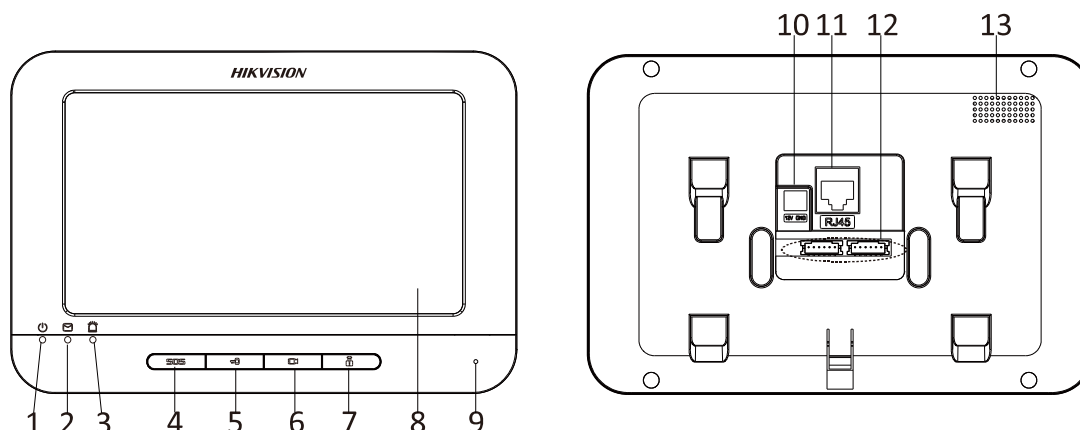

Appearance and Interfaces

Index	Description	Index	Description
1	Power Supply Indicator	8	LCD Display Screen
2	Information Indicator	9	Microphone
3	Alarm Indicator	10	Power Supply Interface
4	SOS Key	11	Network Interface
5	Unlock Key	12	Terminals
6	Live View Key	13	Loudspeaker
7	Management Center Key		

Distributed by