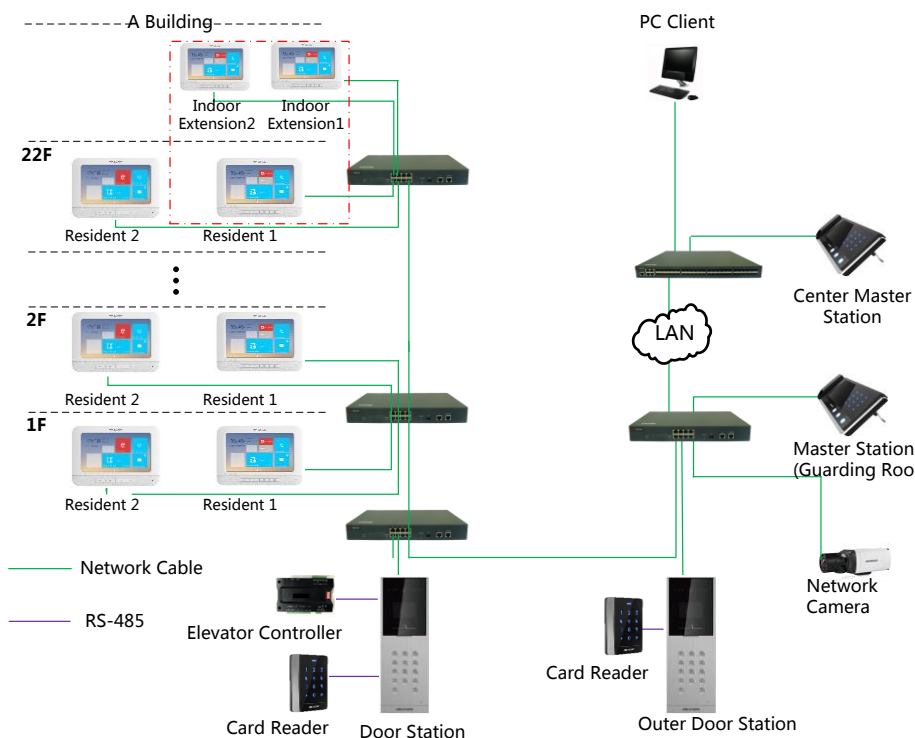

Typical Application