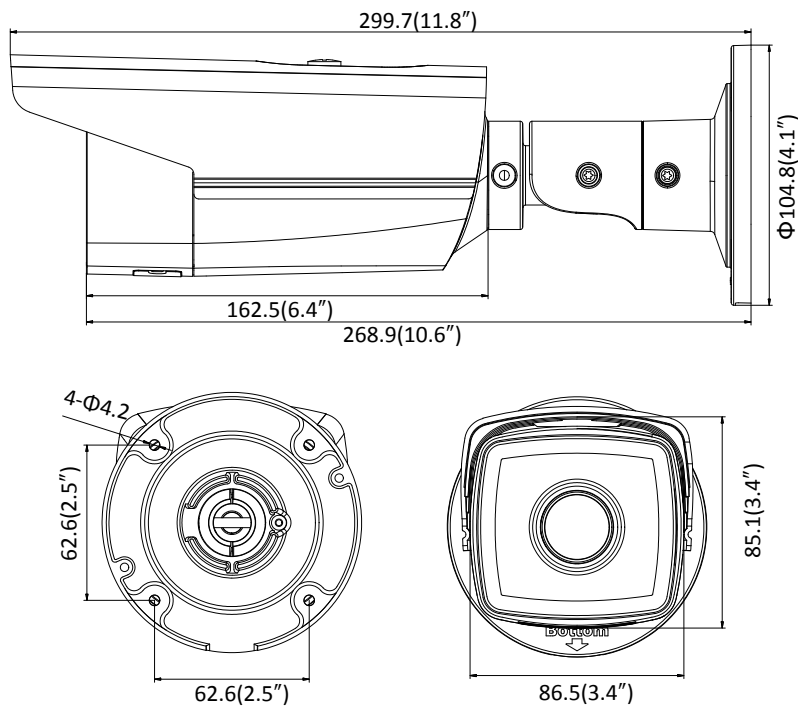

Dimensions

Unit: mm

Accessories

Distributed by