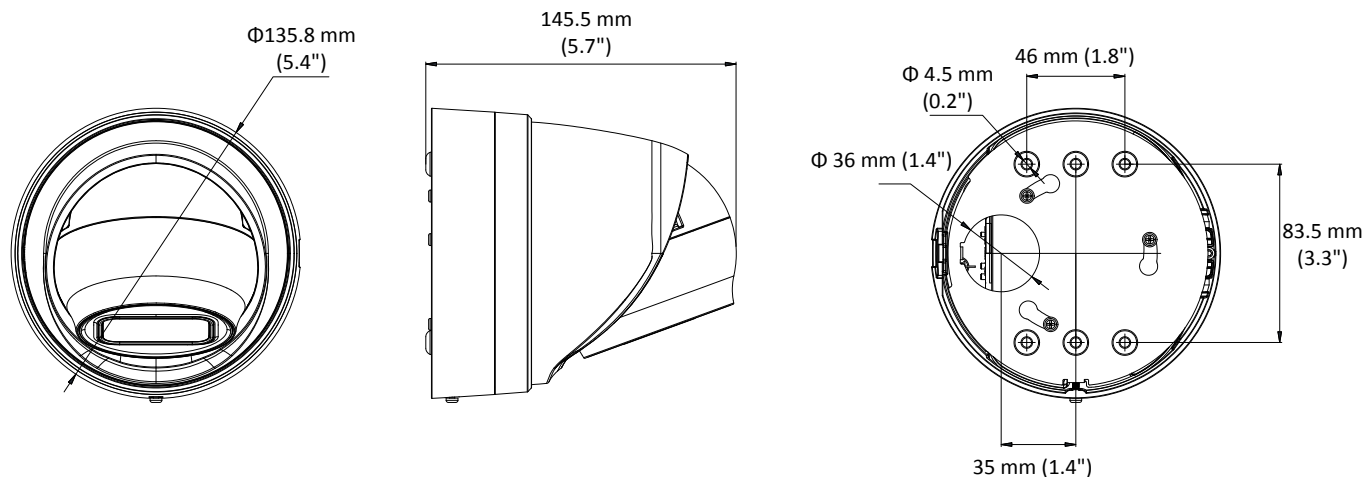

Available Model:

DS-2CD2H63G0-IZS (2.8 to 12 mm)

Dimensions

Accessories

DS-1475ZJ-SUS
Vertical Pole Mount

DS-1476ZJ-SUS
Corner Mount

DS-1473ZJ-135B
Wall Mount
with Junction Box

Distributed by