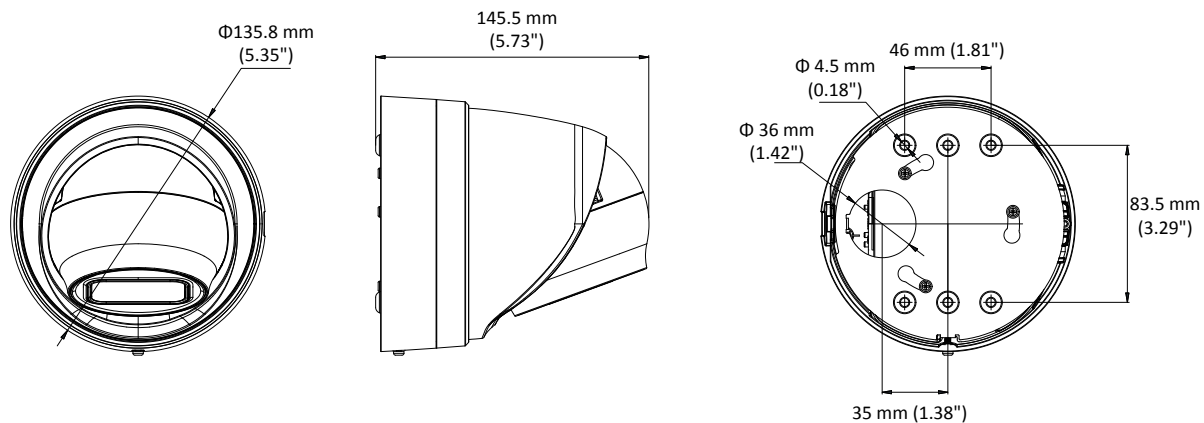

Available Model:

DS-2CD2H55FWD-IZS

Dimensions

Accessories

DS-1473ZJ-135
Wall Mount

DS-1281ZJ-DM23
Inclined Ceiling Mount

DS-1475ZJ-SUS
Vertical Pole Mount

DS-1476ZJ-SUS
Corner Mount

DS-1473ZJ-135B
Wall Mount
with Junction Box

HIKVISION®

Headquarters

No.555 Qianmo Road, Binjiang District,
Hangzhou 310051, China
T +86-571-8807-5998
overseasbusiness@hikvision.com

Hikvision USA
T +1-909-895-0400
sales.usa@hikvision.com

Hikvision Italy
T +39-0438-6902
info.it@hikvision.com

Hikvision Singapore
T +65-6684-4718
sg@hikvision.com

Hikvision Africa
T +27 (0) 0351172
sale.africa@hikvision.com

Hikvision Europe
T +31-23-55-42-770
info.eu@hikvision.com

Hikvision France
T +33(0)1-85-330-450
info.fr@hikvision.com

Hikvision Oceania
T +61-2-8599-4233
salesau@hikvision.com

Hikvision Hong Kong
T +852-2151-1761

Hikvision Middle East
T +971-4-8816086
salesme@hikvision.com

Hikvision Spain
T +34-91-737-16-55
info.es@hikvision.com

Hikvision Canada
T +1-909-895-0400
sales.usa@hikvision.com

Hikvision Russia
T +7-495-669-67-99
saleru@hikvision.com

Hikvision Poland
T +48-22-460-01-50
potand@hikvision.com

Hikvision Korea
T +82-31-731-8841
sales.korea@hikvision.com

Hikvision India
T +91-22-28469900
sales@pramahikvision.com

Hikvision UK
T +01628-902140
support.uk@hikvision.com

Hikvision Brazil
T +55 11 3318-0050
Latam.support@hikvision.com