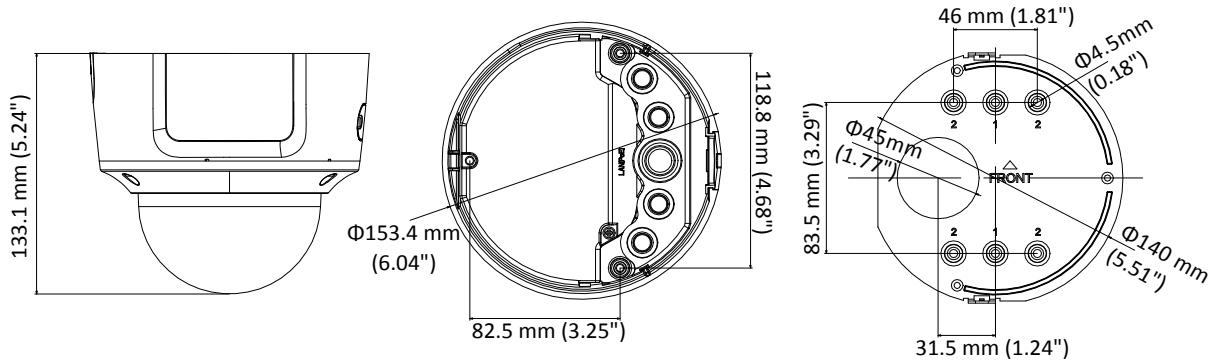

Available Model:

DS-2CD2755FWD-IZS

Dimensions

Accessories

DS-1475ZJ-SUS
Vertical Pole Mount

DS-1476ZJ-SUS
Corner Mount

Distributed by