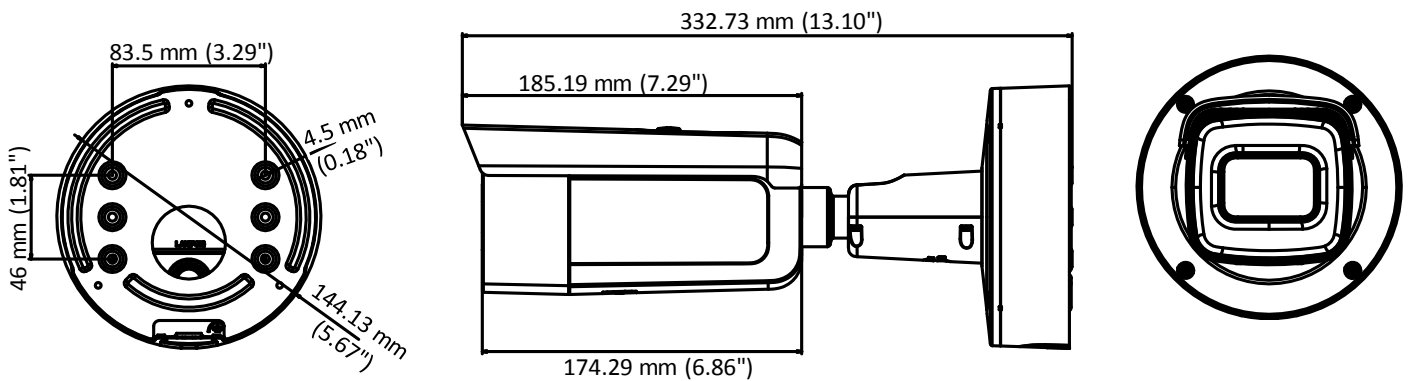

Available Model:

DS-2CD2655FWD-IZS

Dimensions

Accessories

HIKVISION

Headquarters

No.555 Qianmo Road, Binjiang District,
Hangzhou 310051, China
T +86-571-8807-5998
overseasbusiness@hikvision.com

Hikvision USA
T +1-909-895-0400
sales.usa@hikvision.com

Hikvision Italy
T +39-0438-6902
info.it@hikvision.com

Hikvision Singapore
T +65-6684-4718
sg@hikvision.com

Hikvision Africa
T +27 (0) 0351172
sale.africa@hikvision.com

Hikvision Europe
T +31-23-55-42-770
info.eu@hikvision.com

Hikvision France
T +33(0)1-85-330-450
info.fr@hikvision.com

Hikvision Oceania
T +61-2-8599-4233
salesau@hikvision.com

Hikvision Hong Kong
T +852-2151-1761

Hikvision Middle East
T +971-4-8816086
salesme@hikvision.com

Hikvision Spain
T +34-91-737-16-55
info.es@hikvision.com

Hikvision Canada
T +1-909-895-0400
sales.usa@hikvision.com

Hikvision Russia
T +7-495-669-67-99
saleru@hikvision.com

Hikvision Poland
T +48-22-460-01-50
poland@hikvision.com

Hikvision Korea
T +82-31-731-8841
sales.korea@hikvision.com

Hikvision India
T +91-22-28469900
sales@pramahikvision.com

Hikvision UK
T +01628-902140
support.uk@hikvision.com

Hikvision Brazil
T +55 11 3318-0050
Latam.support@hikvision.com