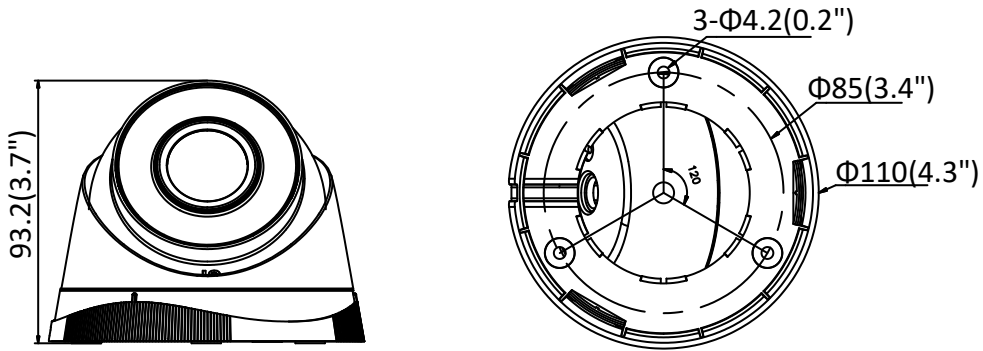

Client	HiLookVision PC Client, HiLookVision App
Web Browser	IE8+, Chrome 41.0-44, Firefox 30.0-51, Safari 8.0-11
Interface	
Communication Interface	1 RJ45 10M/100M self-adaptive Ethernet port
General	
Operating Conditions	-30 °C to 60 °C (-22 °F to 140 °F), humidity: 95% or less (non-condensing)
Power Supply	12 VDC ± 25%, 5.5 mm coaxial power plug PoE (802.3af, class 3)
Power Consumption and Current	12 VDC, 0.3 A, max: 3.5 W PoE: (802.3af, 36 V to 57 V), 0.2 A to 0.1 A, Max: 4.5 W
Ingress Protection	IP67
Material	Camera body: metal, bottom base: plastic
Dimensions	Camera: Ø 110 mm × 93.2 mm (Ø 4.3" × 3.7") With package: 150 mm × 150 mm × 141 mm (5.9" × 5.9" × 5.6")
Weight	Camera: approx. 360 g (0.8 lb.) With package: approx. 610 g (1.3 lb.)

Available Model

IPC-T221H (2.8/4 mm)

Dimensions

Unit:mm(inch)

Accessories

HIA-B401-110T
Wall Mounting Bracket

HIA-B301
Vertical Pole Mounting Bracket

HIA-J102
Junction Box