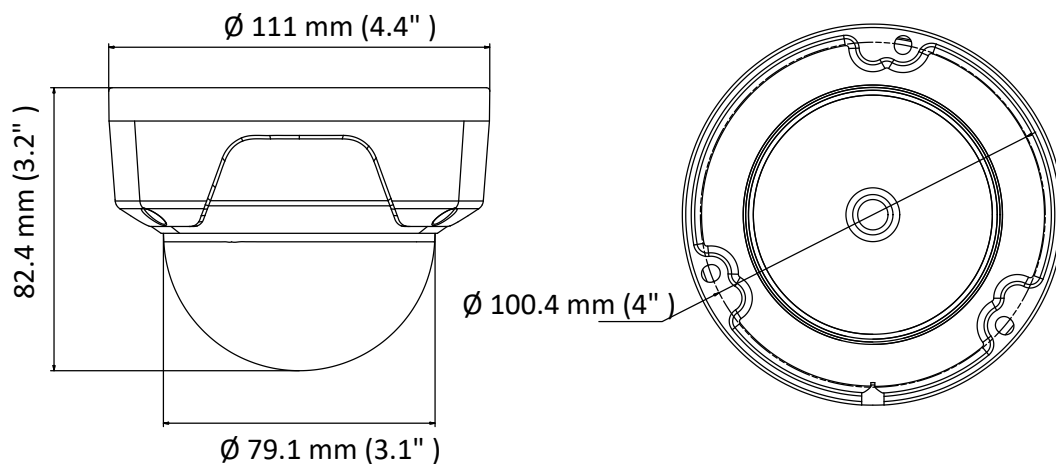

Firmware Version	5.5.3
API	ONVIF (PROFILE S, PROFILE G), ISAPI
Simultaneous Live View	Up to 6 channels
User/Host	Up to 32 users 3 levels: Administrator, Operator and User
Client	HiLookVision PC Client, HiLookVision App
Web Browser	IE8+, Chrome 41.0-44, Firefox 30.0-51, Safari 8.0-11
Interface	
Communication Interface	1 RJ45 10M/100M self-adaptive Ethernet port
Reset Button	Yes
General	
Operating Conditions	-30 °C to 50 °C (-22 °F to 122 °F), humidity: 95% or less (non-condensing)
Power Supply	12 VDC ± 25%, 5.5 mm coaxial power plug PoE (802.3af, class 3)
Power Consumption and Current	12 VDC, 0.4 A, Max: 5 W PoE: (802.3af, 36 V to 57 V), 0.2 A to 0.13 A, Max: 7 W
Ingress Protection	IP67, IK10
Material	Without –M model: Bubble: plastic, front cover: plastic, bottom base: metal –M model: Bubble: plastic, front cover: metal, bottom base: metal
Dimensions	Camera: Ø 111 mm × 82.4 mm (Ø 4.4" × 3.2") With package: 134 mm × 134 mm × 108 mm (5.3" × 5.3" × 4.3")
Weight	Without –M model: Camera: approx. 410 g (0.9 lb.) With package: approx. 610 g (1.3 lb.) –M model: Camera: approx. 455 g (1 lb.) With package: approx. 655 g (1.4 lb.)

Available Models

IPC-D140H (2.8/4/6 mm), IPC-D140H-M (2.8/4 mm)

Dimension

Accessory

HIA-J204
Inclined Ceiling
Mount

HIA-B101-110
Pendant Mount

HIA-B401-110
Wall Mount

HIA-B401-110B
Wall Mount