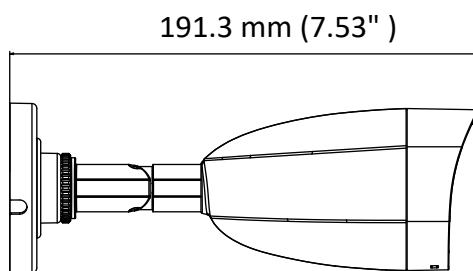

Dimensions

Accessory