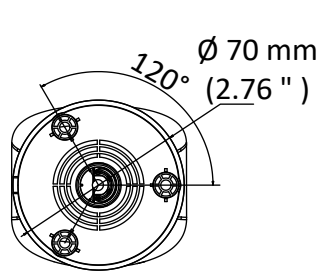

API	ONVIF (PROFILE S, PROFILE G), ISAPI
Simultaneous Live View	Up to 6 channels
User/Host	Up to 32 users 3 levels: Administrator, Operator, and User
Client	HiLookVision PC Client, HiLookVision App
Web Browser	IE8+, Chrome 41.0-44, Firefox 30.0-51, Safari 8.0-11
Interface	
Communication Interface	1 RJ45 10M/100M self-adaptive Ethernet port
General	
Operating Conditions	-30 °C to 50 °C (-22 °F to 122 °F), humidity: 95% or less (non-condensing)
Power Supply	12 VDC ± 25%, 5.5 mm coaxial power plug PoE (802.3af, class 3)
Power Consumption and Current	12 VDC, 0.4 A, Max: 5 W PoE: (802.3af, 36 V to 57 V), 0.2 A to 0.13 A, Max: 7 W
Protection Level	IP67
Material	Without -M model: Front cover: metal, camera body: plastic, bracket: plastic -M model: Front cover: metal, camera body: metal, bracket: metal
Dimensions	Camera: Ø 70 mm × 191.3mm (Ø 2.7" × 7.5") With package: 216 mm × 121 mm × 118 mm (8.5" × 4.8" × 4.6")
Weight	Without -M model: Camera: Approx. 280 g (0.6 lb.) With package: Approx. 530 g (1.2 lb.) -M model: Camera: Approx. 395 g (0.9 lb.) With package: Approx. 631 g (1.4 lb.)

Available Models

IPC-B120H (2.8/4/6 mm), IPC-B120H-M (2.8/4 mm)

Dimensions

Accessory

HIA-J101
Junction Box