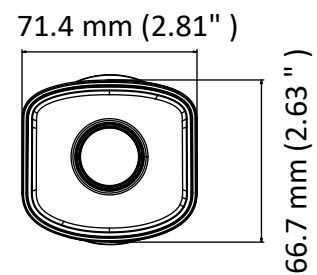

API	ONVIF (PROFILE S, PROFILE G), ISAPI
Simultaneous Live View	Up to 6 channels
User/Host	Up to 32 users 3 levels: Administrator, Operator, and User
Client	HiLookVision PC Client, HiLookVision App
Web Browser	IE8+, Chrome 41.0-44, Firefox 30.0-51, Safari 8.0-11
Interface	
Communication Interface	1 RJ45 10M/100M self-adaptive Ethernet port
General	
Operating Conditions	-30 °C to 50 °C (-22 °F to 122 °F), humidity: 95% or less (non-condensing)
Power Supply	12 VDC ± 25%, 5.5 mm coaxial power plug PoE (802.3af, class 3)
Power Consumption and Current	12 VDC, 0.4 A, Max: 5 W PoE: (802.3af, 36 V to 57 V), 0.2 A to 0.13 A, Max: 7 W
Protection Level	IP67
Material	Without -M model: Front cover: metal, camera body: plastic, bracket: plastic -M model: Front cover: metal, camera body: metal, bracket: metal
Dimensions	Camera: Ø 70 mm × 191.3mm (Ø 2.7" × 7.5") With package: 216 mm × 121 mm × 118 mm (8.5" × 4.8" × 4.6")
Weight	Without -M model: Camera: Approx. 280 g (0.6 lb.) With package: Approx. 530 g (1.2 lb.) -M model: Camera: Approx. 395 g (0.9 lb.) With package: Approx. 631 g (1.4 lb.)

Available Models

IPC-B120H (2.8/4/6 mm), IPC-B120H-M (2.8/4 mm)

Dimensions

Accessory

HIA-J101
Junction Box