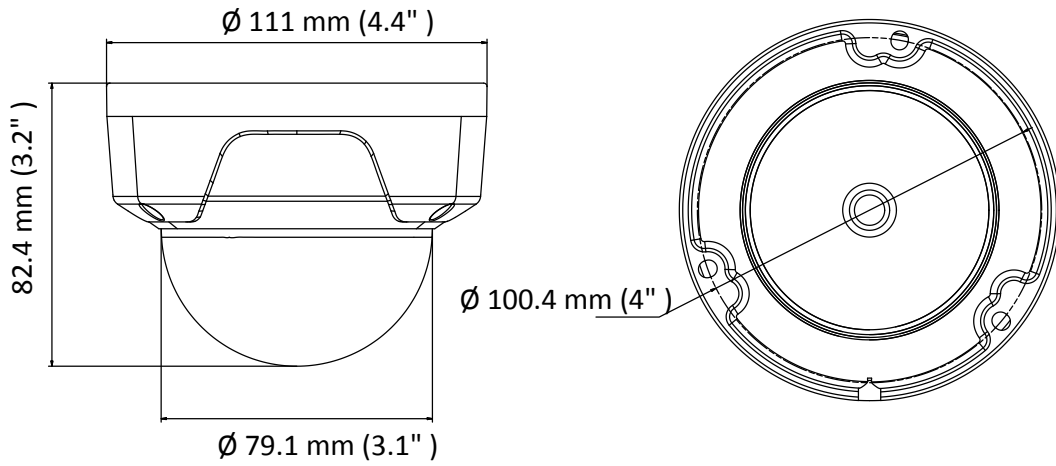

IPC-D140H

4.0 MP IR Network Dome Camera

Key Features

- 1/3" progressive scan CMOS
- 2560 × 1440@20fps
- 2.8 mm fixed lens
- H.265+, H.265, H.264+, H.264
- Dual stream
- Digital WDR (Wide Dynamic Range)
- 3D DNR (Digital Noise Reduction)
- Up to 30 m IR range
- PoE (Power over Ethernet)
- IP67, IK10

Simultaneous Live View	Up to 6 channels
User/Host	Up to 32 users 3 levels: Administrator, Operator and User
Client	iVMS-4200, Hik-Connect, iVMS-5200
Web Browser	IE8+, Chrome 31.0-44, Firefox 30.0-51, Safari 8.0+
Interface	
Communication Interface	1 RJ45 10M/100M self-adaptive Ethernet port
Reset Button	Yes
General	
Operating Conditions	-30 °C to 50 °C (-22 °F to 122 °F), humidity: 95% or less (non-condensing)
Power Supply	12 VDC ± 25%, 5.5 mm coaxial power plug PoE (802.3af, class 3)
Power Consumption and Current	12 VDC, 0.4 A, Max: 5 W PoE: (802.3af, 36 V to 57 V), 0.2 A to 0.13 A, Max: 7 W
Ingress Protection	IP67, IK10 TVS 2000V lightning protection, surge protection and voltage transient protection
Material	Metal & Plastic
Dimensions	Camera: Ø 111 mm × 82.4 mm (Ø 4.4" × 3.2") With package: 134 mm × 134 mm × 108 mm (5.3" × 5.3" × 4.3")
Weight	Camera: approx. 410 g (0.9 lb.) With package: approx. 610 g (1.3 lb.)

Available Models

IPC-D140H (2.8 mm)

Dimension

Accessory

DS-1281ZJ-DM23
Inclined ceiling mount

DS-1275ZJ-SUS
Vertical Pole Mount

DS-1273ZJ-135
Wall Mount

DS-1273ZJ-135B
Wall Mount