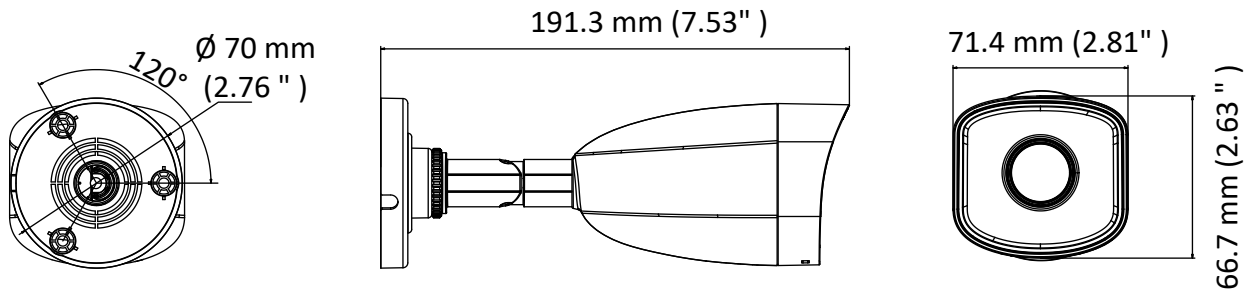

API	ONVIF (PROFILE S, PROFILE G), ISAPI
Simultaneous Live View	Up to 6 channels
User/Host	Up to 32 users 3 levels: Administrator, Operator, and User
Client	iVMS-4200, Hik-Connect, iVMS-5200, iVMS-4500
Web Browser	IE8+, Chrome 31.0-44, Firefox 30.0-51, Safari 8.0+
Interface	
Communication Interface	1 RJ45 10M/100M self-adaptive Ethernet port
General	
Operating Conditions	-30 °C to 50 °C (-22 °F to 122 °F), humidity: 95% or less (non-condensing)
Power Supply	12 VDC ± 25%, 5.5 mm coaxial power plug PoE (802.3af, class 3)
Power Consumption and Current	12 VDC, 0.4 A, Max: 5 W PoE: (802.3af, 36 V to 57 V), 0.2 A to 0.13 A, Max: 7 W
Protection Level	IP67
Material	Without -M model: Front cover: metal, camera body: plastic, bracket: plastic -M model: Front cover: metal, camera body: metal, bracket: metal
Dimensions	Camera: Ø 70 mm × 191.3mm (Ø 2.7" × 7.5") With package: 216 mm × 121 mm × 118 mm (8.5" × 4.8" × 4.6")
Weight	Without -M model: Camera: Approx. 280 g (0.6 lb.) With package: Approx. 530 g (1.2 lb.) -M model: Camera: Approx. 395 g (0.9 lb.) With package: Approx. 631 g (1.4 lb.)

Available Models

IPC-B120H (2.8/4/6 mm), IPC-B120H-M (2.8/4 mm)

Dimensions

Accessory

DS-1280ZJ-XS
Junction Box