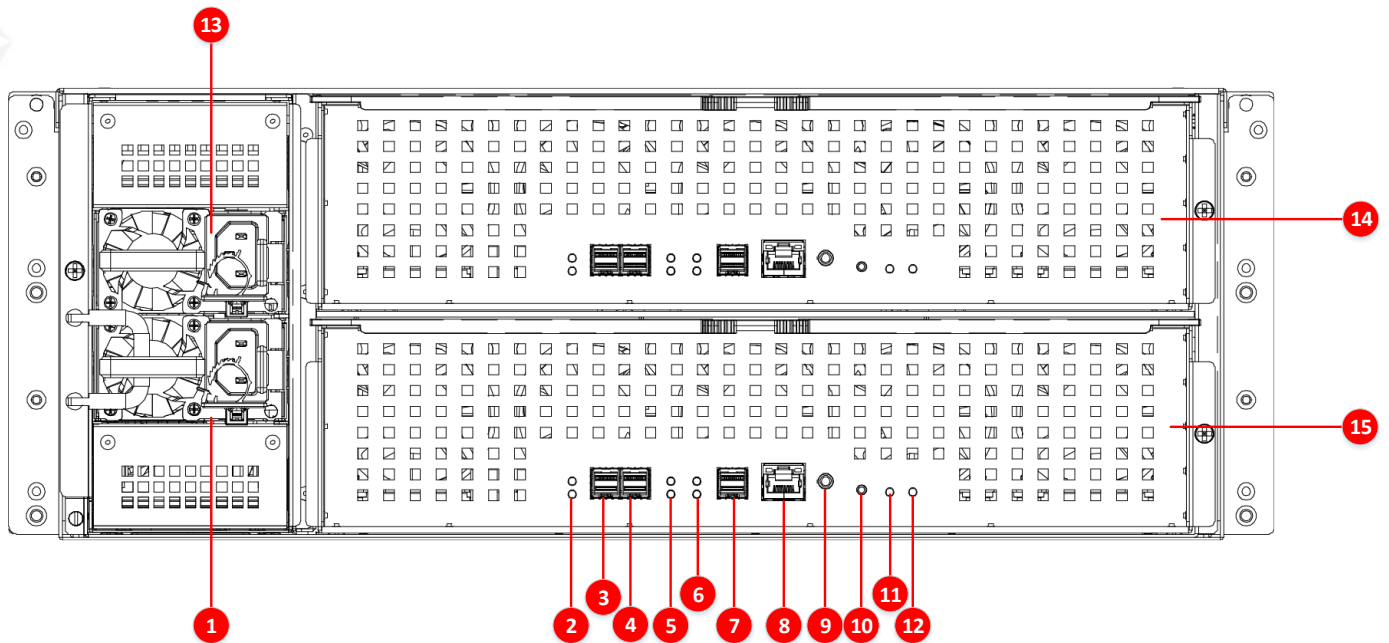

DS-AJ7824D Series Storage Enclosure

Introduction

DS-AJ7824D storage enclosure is a storage product designed for large-scale video surveillance project. It can expand storage space quickly, which is helpful in reducing cost. It also provides highly reliable functions and feature, like hot swapping, redundant power supply, and redundant fan.

Key Feature

- Mini SAS 3.0 interface with transmission ability 4 times faster than 12G.
- Supports cascading extension.
- Supports SAS interfaces of HDD.
- Up to 12 TB capacity for each HDD.

Available Model

DS-AJ7824D

Specification

Model		DS-AJ7824D
Controller	Number of controller	2
	SAS interface (upper-level)	2 (12 Gbps)
	SAS interface (lower-level)	1 (12 Gbps)
	Number of HDD interface	24
	HDD interface Type	SAS
	HDD hot swapping	Supported
	Power supply	Redundant (1+1)
	Applicable model	DS-A82024D
General	Chassis	4U
	Dimensions (W × D × H)	447 × 172 × 525 mm (17.6 × 6.8 × 20.7 in)
	Wight (without HDD)	40 kg (88.2 lb)
	Consumption (with max. HDD)	≤ 550 W
	Working temperature	5 °C to 40 °C (41°F to 104 °F)
	Storage temperature	-20 °C to +70 °C (-4°F to +158 °F)
	Working humidity	20% to 80% (non-condensing/frozen)
	Storage humidity	5% to 90%RH (non-condensing/frozen)

Physical Interface

Note: Here we list the interfaces of controller A. The interfaces of controller B are the same with them.

No.	Name	No.	Name
1	Power module 1	9	COM
2	SAS cable connection indicator	10	Fn button
3	Host (Up1)	11	Fn indicator
4	Host (Up2)	12	Power switch
5	SAS cable connection indicator	13	Power module 2
6	SAS cable connection indicator	14	Controller B
7	Exp (Down)	15	Controller A
8	Management network interface		