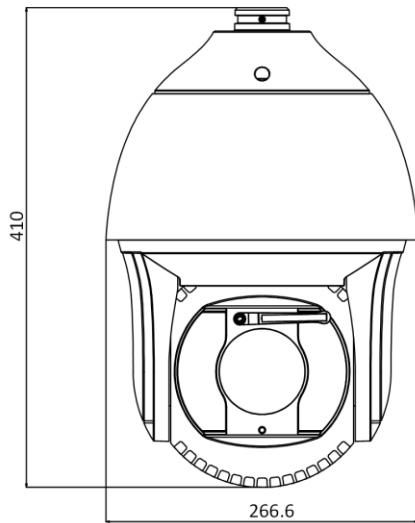

Dimensions

Unit: mm

Accessory

Included

Optional