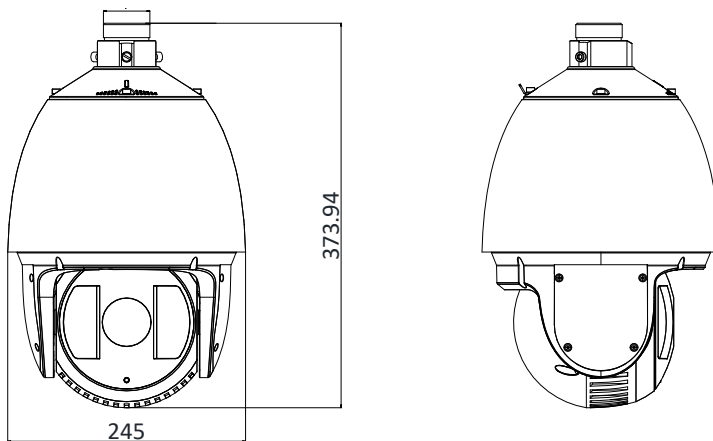

Working Humidity	≤ 90%
Protection Level	IP66 Standard, 6000V Lightning Protection, Surge Protection and Voltage Transient Protection
Dimensions	Φ 245 mm × 373.94 mm (Φ 9.65" × 14.72")
Weight	Approx. 6 kg (13.23 lb)

DS-2DF7232IX-AELW (D), with wiper, 24 VAC & Hi-PoE

Dimensions

Unit: mm

Accessory

Included:

Installation Adapter

Optional:

DS-1604ZJ
Wall Mount