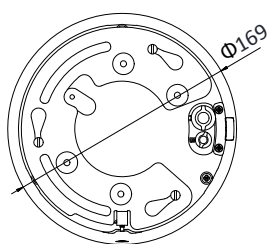

Working Humidity	≤ 90%
Protection Level	IP66 Standard, 4000V Lightning Protection, Surge Protection and Voltage Transient Protection
Installation	Variable installation methods optional, including ceiling mounting (default), in-ceiling mounting, pendant mounting and wall mounting
Material	ADC12, PC, PC+ABS, SUS304, POM
Dimensions	Φ 169 mm × 161 mm (Φ 6.65" × 6.34")
Weight	Approx. 2.45 kg (5.40 lb)

DORI

The DORI (detect, observe, recognize, identify) distance gives the general idea of the camera ability to distinguish persons or objects within its field of view.

It is calculated based on the camera sensor specification and the criteria given by EN 62676-4: 2015.

DORI	Detect	Observe	Recognize	Identify
Definition	25 px/m	63 px/m	125 px/m	250 px/m
Distance (Tele)	2400.0 m (7874.0 ft)	952.4 m (3124.7 ft)	480.0 m (1574.8 ft)	240.0 m (787.4 ft)

Order Model

DS-2DE4A425IW (B), 12 VDC & PoE+ (802.3 at, class4)

Dimensions

Unit: mm