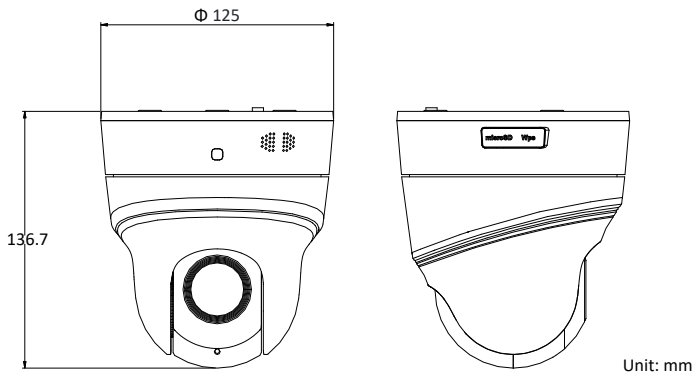

Order Model

DS-2DE2204IW-DE3/W, 12 VDC & PoE (802.3af, class3)

Dimensions