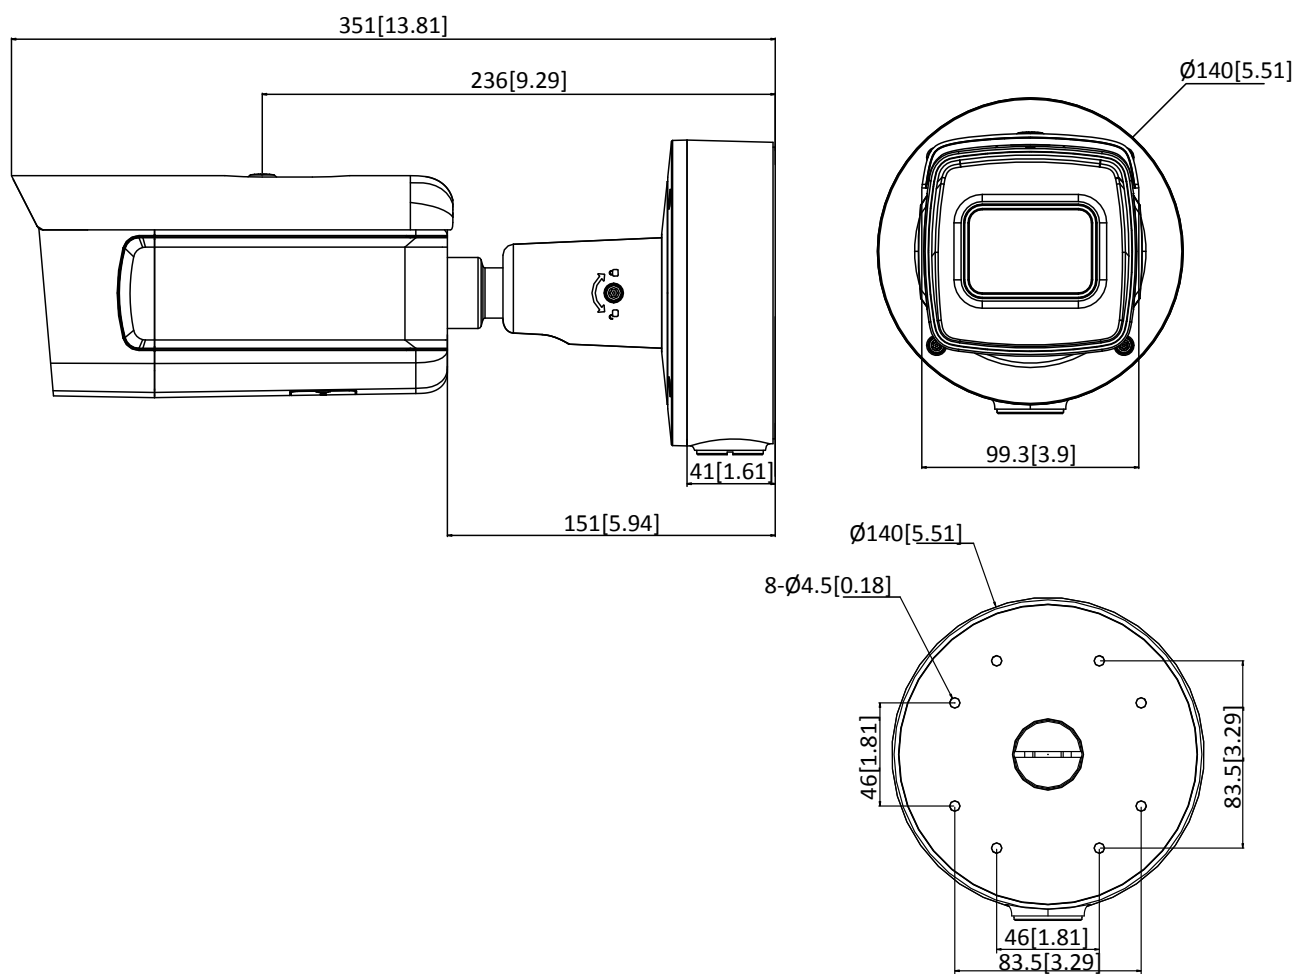

Power Consumption and Current	-IZSY: 12 VDC, 1.0 A, max. 11 W; PoE (802.3at, class 4): 42.5 V to 57 V, 0.4 A to 0.2 A -IZHSY: 12 VDC, 1.2 A, max. 13.5 W; PoE (802.3at, class 4): 42.5 V to 57 V, 0.4 A to 0.3 A
Protection Level	IP67, IK10 Anti-Corrosion Standard: NEMA 4X
Heater	-H: yes
Material	Aluminum alloy, anti-corrosion coating
Dimensions	Camera: $\Phi 140 \times 351$ mm ($\Phi 5.5'' \times 13.8''$) With package: $405 \times 190 \times 180$ mm ($15.9'' \times 7.5'' \times 7.1''$)
Weight	Camera: approx. 2.2 kg (4.85 lb.) With package: approx. 2.7 kg (5.95 lb.)

* Listed resolutions are only selectable options. It does not mean that all streams can work at their maximum resolution at the same time.

Available Model

DS-2CD5A46G0-IZSY (2.8–12 mm), DS-2CD5A46G0-IZHSY (2.8–12 mm)

*-H: Heater supported

Dimension

Unit: mm[inch]

Accessory

DS-1475ZJ-Y
Vertical Pole Mount

DS-1476ZJ-Y
Corner Mount

Distributed by

HIKVISION®