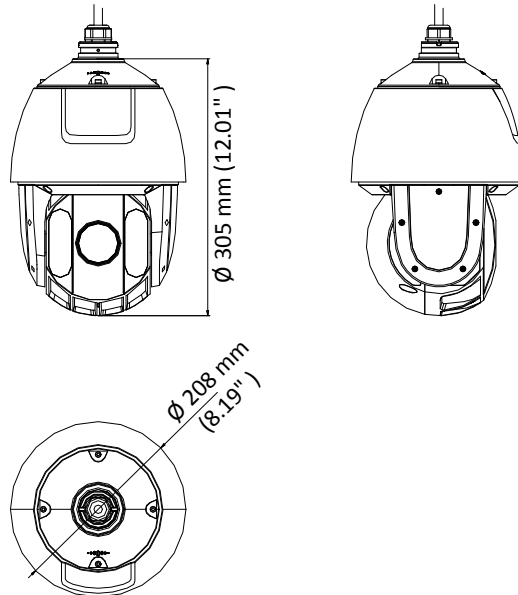

The embedded CMOS chip makes WDR, and real-time 1920 × 1080 resolution possible. With the help of the 32× optical zoom, and IR cut filter, the camera offers more details over an expansive area.

- 1/2.8" HD progressive scan CMOS
- 1920 × 1080 resolution
- 32× optical zoom, 16× digital zoom
- 120 dB true WDR (Wide Dynamic Range)
- Up to 150 m IR distance
- 3D intelligent positioning
- Switchable TVI/AHD/CVI/CVBS video output

Park Action	Preset/Patrol/Pattern/Pan Scan/Tilt Scan/Panorama Scan/Day Mode/Night Mode/None
PTZ Position Display	ON/OFF
Preset Freezing	Yes
Scheduled Task	Preset/Patrol/Pattern/Pan Scan/Tilt Scan/Panorama Scan/Day Mode/Night Mode/Zero Calibration/None
<b>Infrared</b>	
IR Distance	Up to 150 m
IR Intensity	Automatically adjusted depending on the zoom ratio
<b>Input/Output</b>	
Video Output	Switchable TVI/AHD/CVI/CVBS video output, (NTSC or PAL composite, BNC)
Alarm	2 alarm inputs, 1 alarm output
RS-485 Interface	Half-duplex mode Self-adaptive HIKVISION, Pelco-P, Pelco-D protocol
UTC function	UTC protocol (or HIKVISION-C protocol in previous DVR)
<b>General</b>	
Menu Language	English
Power	24 VAC Max. 30 W (IR:10 W)
Working Temperature	-30° C to 65° C (-22° F to 149° F)
Working Humidity	90% or less
Protection Level	IP66 standard (outdoor dome) TVS 4,000 V lightning protection, surge protection and voltage transient protection
Mounting	Various mounting modes optional
Dimension	∅ 208 mm × 305 mm (∅ 8.19" ×12.01")
Weight (approx.)	3.3 kg (7.28 lb.)

## Dimensions