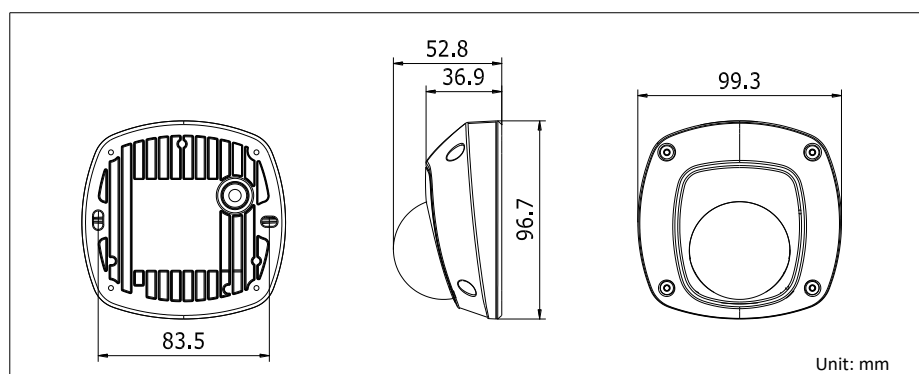

## Specification

<b>Camera</b>	
Image Sensor	1/2.7" Progressive Scan CMOS
Min. Illumination	0.01Lux @ (F1.2, AGC ON), 0 Lux with IR
Shutter Speed	1/3 s to 1/100,000 s
Slow Shutter	Support
Lens	4 mm, horizontal field of view 90° [6 mm (53.9°), 8 mm (37.9°), optional]
Lens Mount	M12
Day & Night	IR cut filter
DNR	3D DNR
Wide Dynamic Range	120dB
3-Axis Adjustment	Pan: -30° to 30°, Tilt: 0° to 80°, Rotate: 0° to 360°
<b>Compression Standard</b>	
Video Compression	Main stream: H.265/H.264 Sub stream: H.265/H.264/MJPEG Third stream: H.265/H.264
H.264 Type	Baseline Profile/Main Profile/High Profile
H.264+	Main stream supports
H.265 Type	Main Profile
H.265+	Main stream supports
Video Bit Rate	256 Kbps to 16 Mbps
Audio Compression	G.711/G.722.1/G.726/MP2L2/PCM
Audio Bit Rate	64Kbps(G.711)/16Kbps(G.722.1)/16Kbps(G.726)/32-192Kbps(MP2L2)
<b>Image</b>	
Max. Resolution	1920 × 1080
Main Stream	50Hz: 25fps (1920 × 1080, 1280 × 960, 1280×720) 60Hz: 30fps (1920 × 1080, 1280 × 960, 1280×720)
Sub Stream	50Hz: 25fps (704 × 576, 640 × 480, 352 × 288, 320 × 240) 60Hz: 30fps (704 × 480, 640 × 480, 352 × 240, 320 × 240)
Third Stream	50Hz: 25fps (1920 × 1080, 1280 × 960, 1280 × 720, 704 × 576, 640 × 480, 352 × 288, 320 × 240) 60Hz: 30fps (1920 × 1080, 1280 × 960, 1280 × 720, 704 × 480, 640 × 480, 352 × 240, 320 × 240)
Image Enhancement	BLC/HLC/3D DNR/Defog/EIS
Image Settings	Support rotate mode. Brightness, contrast, saturation, and sharpness are adjustable via web browser and client software
ROI (Region of Interest)	Support 4 fixed region for each stream, or face dynamic tracking
Target Cropping	Support
Day/Night Switch	Day/Night/Auto/Scheduled
Picture Overlay	LOGO picture can be overlaid on video with 128 × 128, 24 bit bmp format
<b>Audio</b>	
Environment Noise Filtering	Support
Audio I/O	Support
Sampling Rate	Max. 48kHz
<b>Network</b>	
Network Storage	NAS (Support NFS, SMB/CIFS), Built-in Micro SD/SDHC/SDXC card slot, up to 128 GB

## Dimension