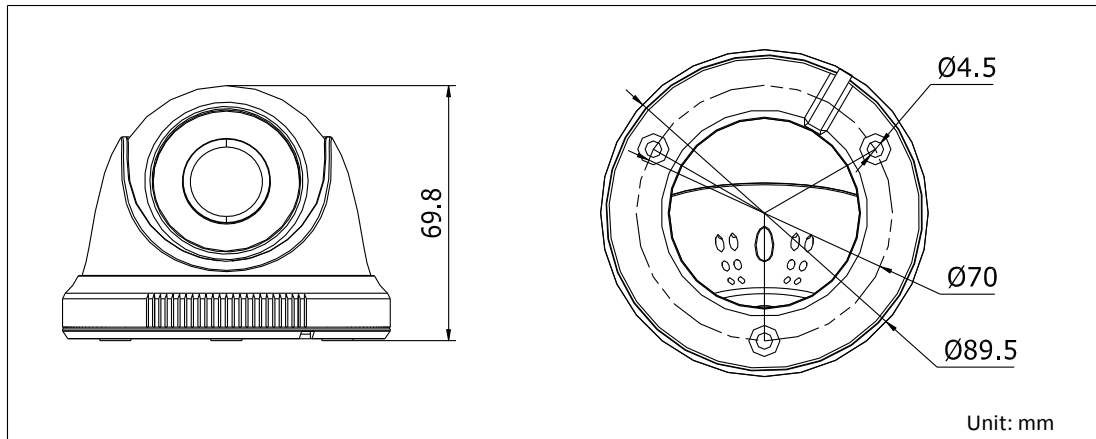

DS-2CE56C0T-IRP HD720P Indoor IR Turret Camera

Key Features

- 1 Megapixel high-performance CMOS
- Analog HD output, up to 720P resolution
- True Day/Night
- DNR, Smart IR
- Up to 20m IR distance

Specifications

Camera	
Image Sensor	1MP CMOS Image Sensor
Signal System	PAL/NTSC
Effective Pixels	1296(H)*732(V)
Min. illumination	0.01 Lux @ (F1.2,AGC ON),0 Lux with IR
Shutter Time	1/25(1/30)s to 1/50,000s
Lens	2.8mm, 3.6mm, 6mm optional
	Angle of View: 70.9°(3.6mm), 92°(2.8mm), 56.7°(6mm)
Lens Mount	M12
Day & Night	ICR
Angle Adjustment	Pan: 0 - 360°, Tilt: 0 - 75°, Rotation: 0 - 360°
Synchronization	Internal synchronization
Video Frame Rate	720p@25fps/720p@30fps
HD Video Output	1 Analog HD output
S/N Ratio	>62dB
General	
Operating Conditions	-20 °C - 45 °C (-4 °F - 113 °F), Humidity 90% or less (non-condensing)
Power Supply	12 VDC ± 15%
Power Consumption	Max. 4W
IR Range	Up to 20m
Dimensions	Φ89.5 × 69.8 mm(Φ3.52" × 2.75")
Weight	250 g

Order Models

DS-2CE56C0T-IRP

Dimensions

Accessories

DS-1272ZJ-110-TRS
Wall Mounting

DS-1275ZJ-SUS
Vertical Pole Mounting

DS-1276ZJ-SUS
Corner Mounting

DS-1H18
Video Balun