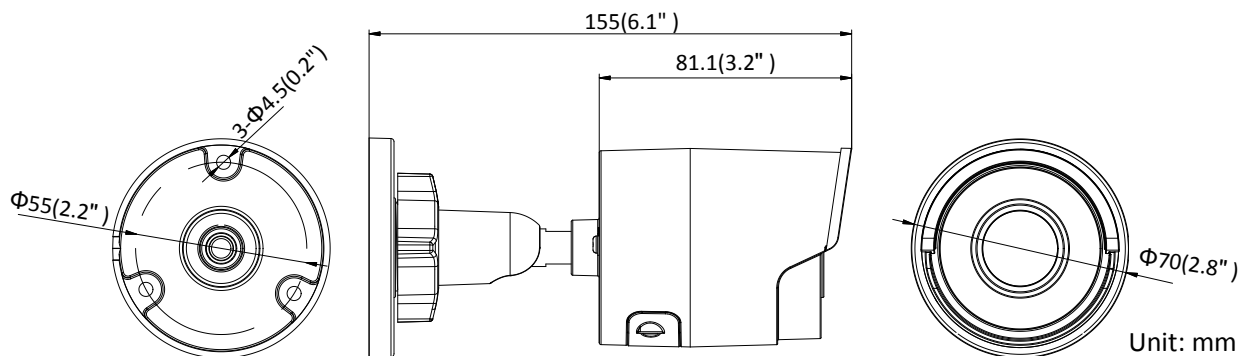

Image Settings	Saturation, brightness, contrast, sharpness adjustable by client software or web browser
Target Cropping	No
Day/Night Switch	Day/Night/Auto/Schedule
*Note: When the main stream resolution is 3840 × 2160, max frame rate is 12.5(50Hz)/15 fps(60Hz) for all streams. When the main stream resolution is 3072 × 1728, max frame rate is 20 fps for all streams.	
<b>Network</b>	
Network Storage	Support Micro SD/SDHC/SDXC card (128G), local storage and NAS (NFS,SMB/CIFS), ANR
Alarm Trigger	Motion detection, video tampering, network disconnected, IP address conflict, illegal login, HDD full, HDD error
Protocols	TCP/IP, ICMP, HTTP, HTTPS, FTP, DHCP, DNS, DDNS, RTP, RTSP, RTCP, PPPoE, NTP, UPnP, SMTP, SNMP, IGMP, 802.1X, QoS, IPv6, Bonjour
General Function	One-key reset, anti-flicker, three streams, heartbeat, mirror, password protection, privacy mask, watermark, IP address filter
Firmware Version	V5.5.52
API	ONVIF (PROFILE S, PROFILE G), ISAPI
Simultaneous Live View	Up to 6 channels
User/Host	Up to 32 users 3 levels: Administrator, Operator and User
Client	iVMS-4200, Hik-Connect, iVMS-5200, iVMS-4500
Web Browser	IE8+, Chrome 31.0-44, Firefox 30.0-51, Safari 8.0+
<b>Interface</b>	
Video Output	No
Communication Interface	1 RJ45 10M/100M self-adaptive Ethernet port
On-board Storage	Built-in microSD/SDHC/SDXC slot, up to 128 GB
SVC	H.264 and H.265 encoding support
Reset Button	Yes
<b>General</b>	
Operating Conditions	-30 °C to +60 °C (-22 °F to +140 °F), humidity 95% or less (non-condensing)
Power Supply	12 VDC ± 25%, Φ 5.5mm coaxial power plug PoE(802.3af, class 3)
Power Consumption and Current	12 VDC, 0.5 A, max. 6 W PoE: (802.3af, 36V to 57V), 0.2 A to 0.1 A, max. 7.5W
Protection Level	IP67
Material	Metal
Dimensions	Camera: Φ 70 mm × 155 mm (Φ 2.8" × 6.1") Package: 216 × 121 × 118 mm (8.5" × 4.8" × 4.7")
Weight	Camera: approx. 410 g (0.9 lb.)

## Dimensions