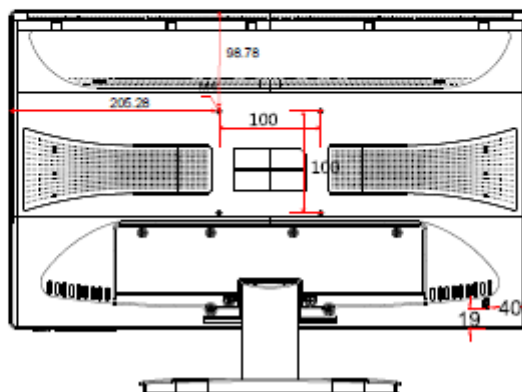

Interfaces

NO.	Description
1	AC Power Input
2	HDMI Input
3	VGA Input

Model

DS-D5022QE-E

Specifications

Model	DS-D5022QE-E	
Backlight	TFT-LED Backlight	
Screen Size	21.5 inch	
Pixel Pitch	0.24825 mm (H) × 0.24825 mm (V)	
Max Resolution	1920 × 1080@60Hz	
Brightness	200 cd/m ²	
Contrast	600: 1	
Response Time	5ms	
Color	16.7M	
Active Area	476.64mm× 268.11mm	
Viewing Angle	Horizontal 90°, vertical 65°	
Interfaces	VGA input	1
	HDMI input	1
Power Supply	100 to 240 VAC, 50/60Hz	
Power Consumption	≤ 30W	
Standby Power Consumption	≤ 0.5 W	
Loudspeaker	NA	
Working Temperature	0 to 40 °C (32 to 104 °F)	
Working Humidity	10 to 90 %	
Storage Temperature	-20 to 60 °C (-4 to 131° F)	
Storage Humidity	5 to 95%	
Color of Casing	Black	
VESA	M4, 100 mm × 100 mm	
Dimensions(W*H*D)	511mm × 377mm × 170mm(with base)/ 511mm × 313mm × 46mm	
Packing Dimensions(W*H*D)	565mm × 435mm × 105mm	
Gross Weight	4.0kg	
Net Weight	3.2 kg	
Accessories	VGA Cable	1
	Power Cord	1
	User Manual	1
Bracket	Pedestal	Contain 1
	Wall mounted	Optional DS-DM1940W
*Note	All specifications mentioned above are subject to the actual product	

Dimensions (unit: mm)

Distributed by

Headquarters

No.555 Qianmo Road, Binjiang District,
Hangzhou 310051, China
T +86-571-8807-5998
overseasbusiness@hikvision.com

Hikvision USA
T +1-909-895-0400
sales.usa@hikvision.com