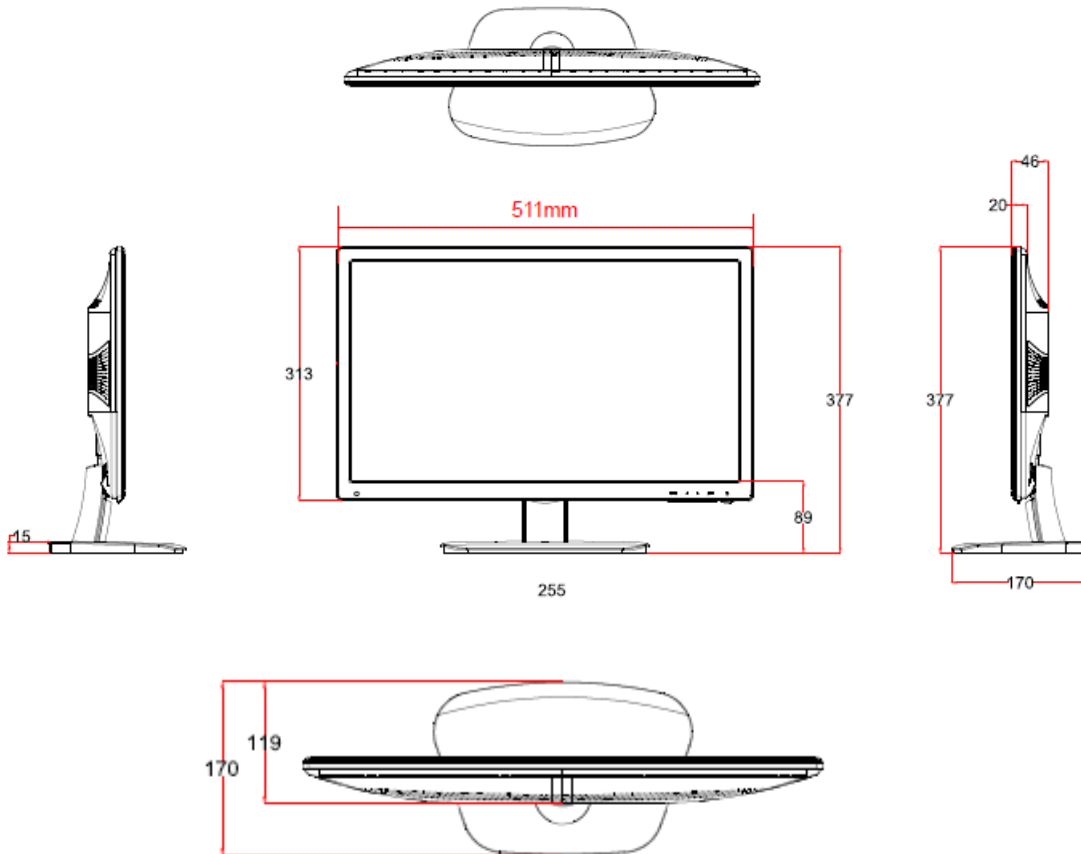

Dimensions (unit: mm)

Distributed by