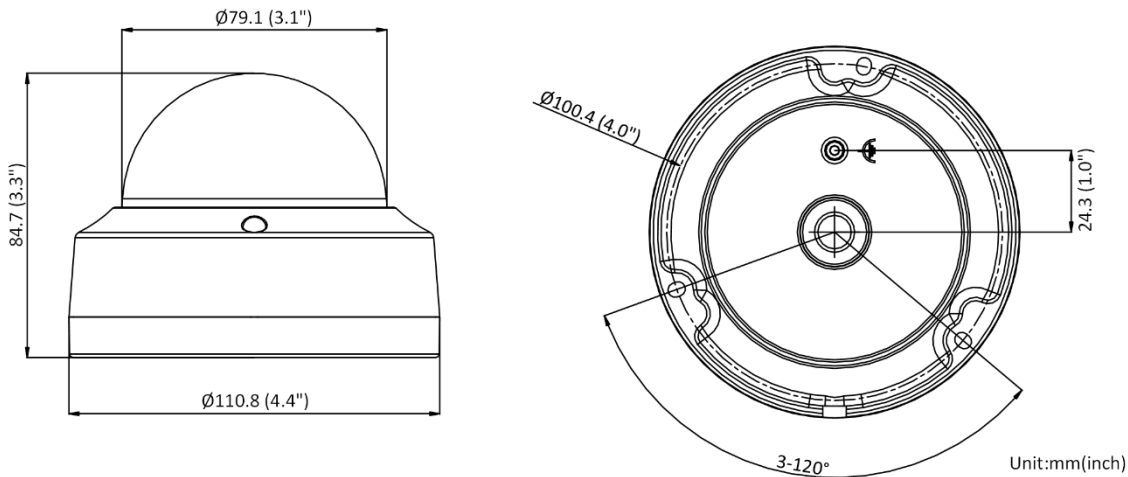

▪ Typical Application

Hikvision products are classified into three levels according to their anti-corrosion performance. Refer to the following description to choose for your using environment.

This model has NO SPECIFIC PROTECTION.

Level	Description
Top-level protection	Hikvision products at this level are equipped for use in areas where professional anti-corrosion protection is a must. Typical application scenarios include coastlines, docks, chemical plants, and more.
Moderate protection	Hikvision products at this level are equipped for use in areas with moderate anti-corrosion demands. Typical application scenarios include coastal areas about 2 kilometers (1.24 miles) away from coastlines, as well as areas affected by acid rain.
No specific protection	Hikvision products at this level are equipped for use in areas where no specific anti-corrosion protection is needed.

▪ Dimension